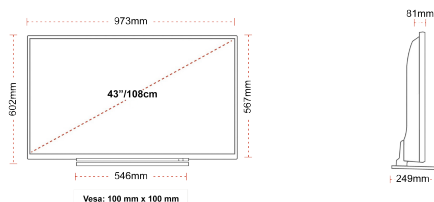

G
54kWh/1000

G
HDR
54kWh/1000

HIGHLIGHTS

- ⌵ Android TV
- ⌵ Google Assistant
- ⌵ Chromecast Built in
- ⌵ 4K UHD HDR
- ⌵ Dolby Vision HDR
- ⌵ Google Play Store

CONNECTIONS

SIZE

DISPLAY

Screen Size (inch / cm)	43" / 108cm
Panel Type	DLED
Resolution	Ultra HD (3840 x 2160)
Brightness	350

MECHANICAL

Boxed dimensions (mm)	1085 x 154 x 710
Dimensions with stand (mm)	973 x 249 x 599
Dimensions without Stand (mm)	973 x 81 x 567
Gross Weight (kg)	14
Net Weight (kg)	10
VESA (Wall mount) WxH	100mm x 100mm
Screw Size	M4