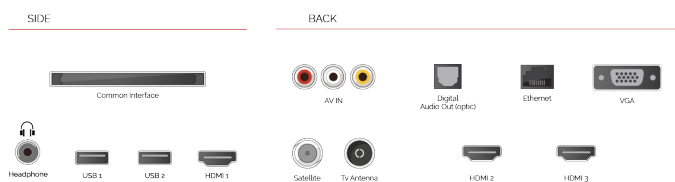

 **SMART TV**

A whole new world of entertainment awaits you on your Toshiba big screen TV and it's all just one click away. Choose from Toshiba's huge range of music, video, TV and social media apps. With Netflix[®] and YouTube[™], you will find plenty of 4K content. And, with Opera TV, you can discover even more entertainment variety.

HIGHLIGHTS

- ⌵ Full HD (High Definition)
- ⌵ 3x HDMI™, 2x USB
- ⌵ Toshiba Smart Portal
- ⌵ Internal WLAN & Bluetooth®
- ⌵ USB Recording
- ⌵ Eco Friendly Mode

CONNECTIONS

SIZE

DISPLAY

Screen Size (inch / cm)	40"/ 102cm
Panel Type	D-LED
Resolution	FHD (1920 x 1080)