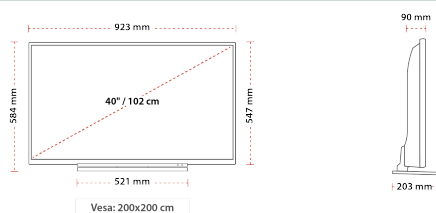

HIGHLIGHTS

- ⌵ Full HD (High Definition)
- ⌵ 3x HDMI™, 2x USB
- ⌵ Toshiba Smart Portal
- ⌵ Internal WLAN & Bluetooth®
- ⌵ USB Recording
- ⌵ Eco Friendly Mode

CONNECTIONS

SIZE

DISPLAY

Screen Size (inch / cm)	40"/ 102cm
Panel Type	D-LED
Resolution	FHD (1920 x 1080)