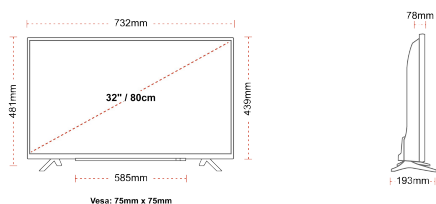

- ⊗ Android TV
- ⊗ Google Assistant
- ⊗ Chromecast Built in
- ⊗ Google Play Store
- ⊗ 3x HDMI, 2x USB
- ⊗ Internal WLAN & Bluetooth

CONNECTIONS

SIZE

DISPLAY

Screen Size (inch / cm)	32" / 80cm
Panel Type	Direct Back Light (DLED)
Resolution	FHD (1920 x 1080)
Brightness	250

MECHANICAL

Boxed dimensions (mm)	795 x 128 x 530
Dimensions with stand (mm)	732 x 193 x 481
Dimensions without Stand (mm)	732 x 78 x 439
Gross Weight (kg)	7
Net Weight (kg)	4,7
VESA (Wall mount) WxH	75mm x 75mm
Screw Size	M4