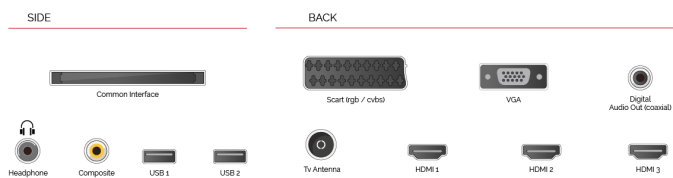

Designed with two or more HDMI™ ports, Toshiba TVs make it easy for you to connect to multiple HD devices.

USB MEDIA PLAYER

When you connect a USB storage device to your Toshiba TV, you can playback your downloaded music tracks and movies on the big screen.

REC USB Video Recording

Sometimes once just isn't enough when it comes to watching your favourite programmes and movies. With this USB recording feature, you can watch and record your all-time favourite TV content.

HIGHLIGHTS

- ⌕ HD (High Definition) Ready
- ⌕ 3x HDMI™, 2x USB, 1x Scart
- ⌕ USB Recording
- ⌕ Dolby Audio™
- ⌕ Eco Friendly Mode

CONNECTIONS

SIZE

DISPLAY

Screen Size (inch / cm)	28" / 71cm
Panel Type	D-LED
Resolution	HDRReady (1366 x 768)

MAIN FEATURES

Smart TV	No
Total Picture Quality	30

VIDEO

Wide Color Gamut	No
HDR	No
Picture Modes	Dynamic, Game, Sports, Cinema, Natural, User

TUNER / BROADCASTING

HEVC (H.265) Decoder	No
Tuner Type	HD DVB-T/C
Dual Tuner	No
Electronic Program Guide (EPG)	Yes
Auto Search	Yes
Program Storage Capacity (Analog)	200
Program Storage Capacity (Digital S/S2)	7000
Program Storage Capacity (Digital T/T2/C)	800