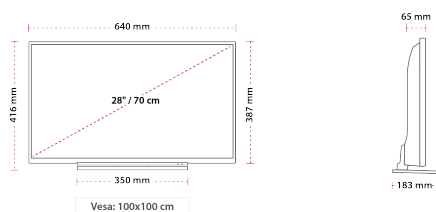

HIGHLIGHTS

- ⌕ HD (High Definition) Ready
- ⌕ 3x HDMI™, 2x USB, 1x Scart
- ⌕ USB Recording
- ⌕ Dolby Audio™
- ⌕ Eco Friendly Mode

CONNECTIONS

SIZE

DISPLAY

Screen Size (inch / cm)	28" / 71cm
Panel Type	D-LED
Resolution	HDRReady (1366 x 768)

MECHANICAL

Boxed dimensions (mm)	128 x 850 x 465
Dimensions with stand (mm)	183 x 640 x 416
Dimensions without Stand (mm)	65 x 640 x 387
Gross Weight (kg)	7,5
Net Weight (kg)	4,9
VESA (Wall mount) WxH	100 x 100