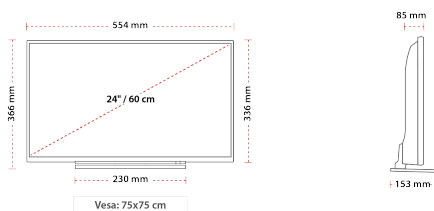

**HIGHLIGHTS**

- ⌕ HD (High Definition) Ready
- ⌕ 2x HDMI™, 1x USB, 1x Scart
- ⌕ USB Recording
- ⌕ Dolby Audio™
- ⌕ Eco Friendly Mode

**CONNECTIONS**

**SIZE**

**DISPLAY**

Screen Size (inch / cm)	24" / 61cm
Panel Type	D-LED
Resolution	HDRReady (1366 x 768)

**MECHANICAL**

Boxed dimensions (mm)	700 x 145 x 418
Dimensions with stand (mm)	152 x 554 x 369
Dimensions without Stand (mm)	85 x 554 x 336
Gross Weight (kg)	5,5
Net Weight (kg)	3,3
VESA (Wall mount) WxH	75 x 75