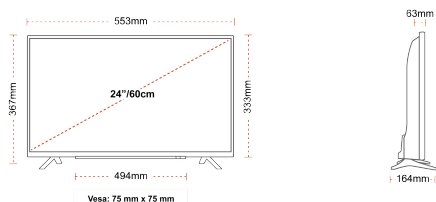

**HIGHLIGHTS**

- ⊗ Android TV
- ⊗ Google Assistant
- ⊗ Chromecast Built in
- ⊗ Google Play Store
- ⊗ 3x HDMI, 2x USB
- ⊗ Internal WLAN & Bluetooth

**CONNECTIONS**

**SIZE**

**DISPLAY**

Screen Size (inch / cm)	24" / 60cm
Panel Type	Edge LED (ELED)
Resolution	HD Ready (1366 x 768)
Brightness	220

**MECHANICAL**

Boxed dimensions (mm)	625 x 110 x 460
Dimensions with stand (mm)	553 x 164 x 367
Dimensions without Stand (mm)	553 x 63 x 333
Gross Weight (kg)	6
Net Weight (kg)	3
VESA (Wall mount) WxH	75mm x 75mm
Screw Size	M4