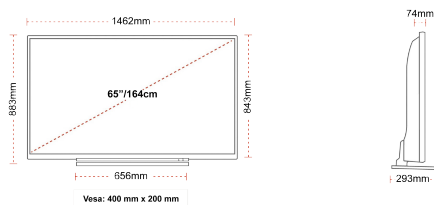

## SIZE

## DISPLAY

Screen Size (inch / cm)	65" / 164cm
Panel Type	DLED
Resolution	Ultra HD (3840 x 2160)
Brightness	350

## MECHANICAL

Boxed dimensions (mm)	1620 x 165 x 995
Dimensions with stand (mm)	1462 x 293 x 879
Dimensions without Stand (mm)	1462 x 74 x 843
Gross Weight (kg)	31
Net Weight (kg)	24
VESA (Wall mount) WxH	400mm x 200mm
Screw Size	M6