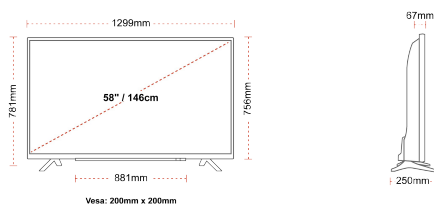

E

70kWh/1000

HIGHLIGHTS

- ⊗ Android TV
- ⊗ Google Assistant
- ⊗ Chromecast Built in
- ⊗ 4K UHD HDR
- ⊗ Dolby Vision HDR
- ⊗ Google Play Store

CONNECTIONS

SIZE

DISPLAY

Screen Size (inch / cm)	58" / 146cm
Panel Type	DLED
Resolution	Ultra HD (3840 x 2160)
Brightness	350

MECHANICAL

Boxed dimensions (mm)	1430 x 154 x 899
Dimensions with stand (mm)	1299 x 250 x 781
Dimensions without Stand (mm)	1299 x 67 x 756
Gross Weight (kg)	22,0
Net Weight (kg)	16,0
VESA (Wall mount) WxH	200mm x 200mm
Screw Size	M6