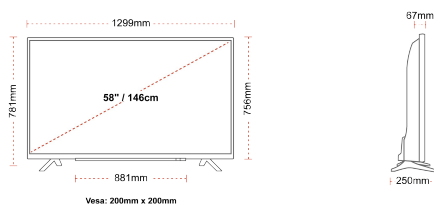

E

70kWh/1000

HIGHLIGHTS

- ⌵ Android TV
- ⌵ Google Assistant
- ⌵ Chromecast Built in
- ⌵ 4K UHD HDR
- ⌵ Dolby Vision HDR
- ⌵ Google Play Store

CONNECTIONS

SIZE

DISPLAY

Screen Size (inch / cm)	58" / 146cm
Panel Type	DLED
Resolution	Ultra HD (3840 x 2160)
Brightness	350

MECHANICAL

Boxed dimensions (mm)	1430 x 154 x 899
Dimensions with stand (mm)	1299 x 250 x 781
Dimensions without Stand (mm)	1299 x 67 x 756
Gross Weight (kg)	22,0
Net Weight (kg)	16,0
VESA (Wall mount) WxH	200mm x 200mm
Screw Size	M6