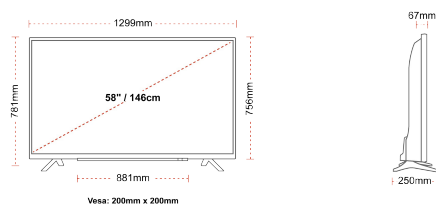

E

70kWh/1000

HIGHLIGHTS

- ⌵ Android TV
- ⌵ Google Assistant
- ⌵ Chromecast Built in
- ⌵ 4K UHD HDR
- ⌵ Dolby Vision HDR
- ⌵ Google Play Store

CONNECTIONS

SIZE

DISPLAY

Screen Size (inch / cm)	58" / 146cm
Panel Type	DLED
Resolution	Ultra HD (3840 x 2160)
Brightness	350

MECHANICAL

Boxed dimensions (mm)	1430 x 154 x 899
Dimensions with stand (mm)	1299 x 250 x 781
Dimensions without Stand (mm)	1299 x 67 x 756
Gross Weight (kg)	22,0
Net Weight (kg)	16,0
VESA (Wall mount) WxH	200mm x 200mm
Screw Size	M6