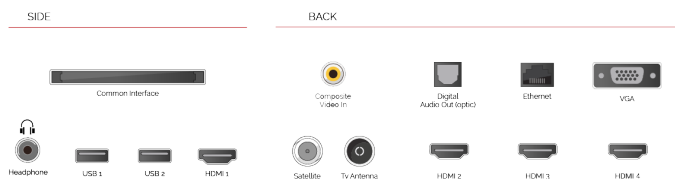

E

70kWh/1000

HIGHLIGHTS

- ⌵ Android TV
- ⌵ Google Assistant
- ⌵ Chromecast Built in
- ⌵ 4K UHD HDR
- ⌵ Dolby Vision HDR
- ⌵ Google Play Store

CONNECTIONS

SIZE

DISPLAY

Screen Size (inch / cm)	58" / 146cm
Panel Type	DLED
Resolution	Ultra HD (3840 x 2160)
Brightness	350

SOUND

Dolby Audio™	Yes
Audio Output Power (RMS)	2x10W
Speaker Type	Down Firing
Internal Subwoofer	No
Sound Modes	Music, Movie, Speech, Classic, Flat, User
DTS	Yes
Equalizer	5 band
Onkyo	No

ACCESSORIES

Remote Control	Yes
Remote Control Battery	Yes
Quick Start Guide	Yes
Small Remote Control	No
RC Bluetooth Support	Yes