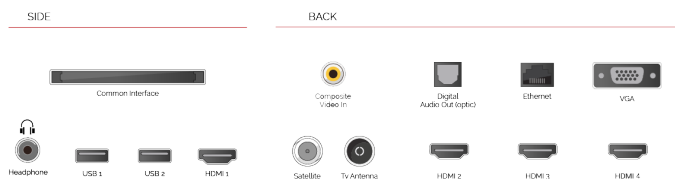

E

70kWh/1000

HIGHLIGHTS

- ⌵ Android TV
- ⌵ Google Assistant
- ⌵ Chromecast Built in
- ⌵ 4K UHD HDR
- ⌵ Dolby Vision HDR
- ⌵ Google Play Store

CONNECTIONS

SIZE

DISPLAY

Screen Size (inch / cm)	58" / 146cm
Panel Type	DLED
Resolution	Ultra HD (3840 x 2160)
Brightness	350

SOUND

Dolby Audio™	Yes
Audio Output Power (RMS)	2x10W
Speaker Type	Down Firing
Internal Subwoofer	No
Sound Modes	Music, Movie, Speech, Classic, Flat, User
DTS	Yes
Equalizer	Yes
Onkyo	Sound by Onkyo

ACCESSORIES