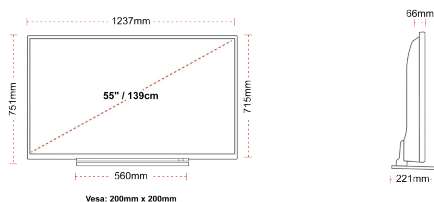

G
82kWh/1000

G
HDR
82kWh/1000

HIGHLIGHTS

- ⊞ Android TV
- ⊞ Google Assistant
- ⊞ Chromecast Built in
- ⊞ 4K UHD HDR
- ⊞ Dolby Vision HDR
- ⊞ Google Play Store

CONNECTIONS

SIZE

DISPLAY

Screen Size (inch / cm)	55" / 139cm
Panel Type	DLED
Resolution	Ultra HD (3840 x 2160)
Brightness	320

MECHANICAL

Boxed dimensions (mm)	1369 x 154 x 860
Dimensions with stand (mm)	1237 x 221 x 751
Dimensions without Stand (mm)	1237 x 66 x 715
Gross Weight (kg)	23,5
Net Weight (kg)	18,5
VESA (Wall mount) WxH	200mm x 200mm