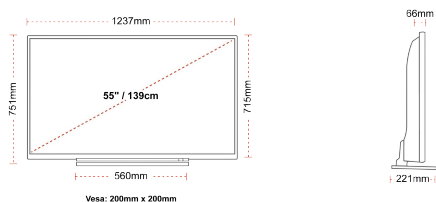

G
82kWh/1000

G
HDR
82kWh/1000

HIGHLIGHTS

- ⌕ Android TV
- ⌕ Google Assistant
- ⌕ Chromecast Built in
- ⌕ 4K UHD HDR
- ⌕ Dolby Vision HDR
- ⌕ Google Play Store

CONNECTIONS

SIZE

DISPLAY

| | |
|-------------------------|------------------------|
| Screen Size (inch / cm) | 55" / 139cm |
| Panel Type | DLED |
| Resolution | Ultra HD (3840 x 2160) |
| Brightness | 320 |

MECHANICAL

| | |
|-------------------------------|------------------|
| Boxed dimensions (mm) | 1369 x 154 x 860 |
| Dimensions with stand (mm) | 1237 x 221 x 751 |
| Dimensions without Stand (mm) | 1237 x 66 x 715 |
| Gross Weight (kg) | 23,5 |
| Net Weight (kg) | 18,5 |
| VESA (Wall mount) WxH | 200mm x 200mm |