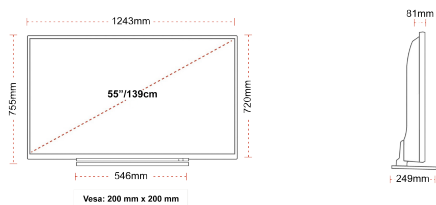

G
82kWh/1000

G
HDR
82kWh/1000

HIGHLIGHTS

- ⌵ Android TV
- ⌵ Google Assistant
- ⌵ Chromecast Built in
- ⌵ 4K UHD HDR
- ⌵ Dolby Vision HDR
- ⌵ Google Play Store

CONNECTIONS

SIZE

DISPLAY

Screen Size (inch / cm)	55" / 139cm
Panel Type	DLED
Resolution	Ultra HD (3840 x 2160)
Brightness	350

MECHANICAL

Boxed dimensions (mm)	1369 x 154 x 860
Dimensions with stand (mm)	1243 x 249 x 754
Dimensions without Stand (mm)	1243 x 81 x 719
Gross Weight (kg)	21
Net Weight (kg)	16
VESA (Wall mount) WxH	200mm x 200mm
Screw Size	M6