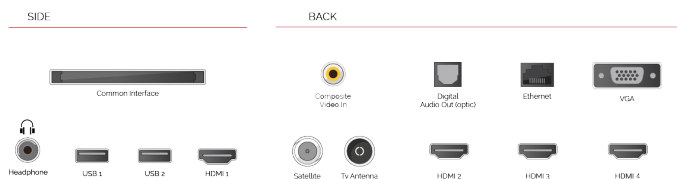

G
82kWh/1000

G
HDR
82kWh/1000

HIGHLIGHTS

- ⌵ Android TV
- ⌵ Google Assistant
- ⌵ Chromecast Built in
- ⌵ 4K UHD HDR
- ⌵ Dolby Vision HDR
- ⌵ Google Play Store

CONNECTIONS

SIZE

DISPLAY

Screen Size (inch / cm)	55" / 139cm
Panel Type	DLED
Resolution	Ultra HD (3840 x 2160)
Brightness	350