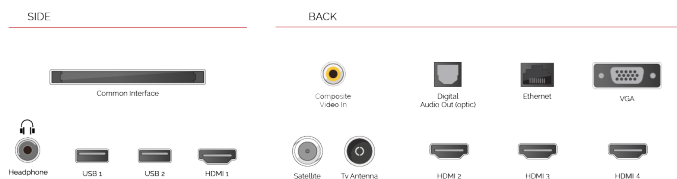

CONNECTIONS

SIZE