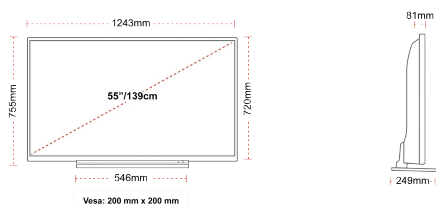

G
82kWh/1000

G
HDR
82kWh/1000

HIGHLIGHTS

- ⌵ Android TV
- ⌵ Google Assistant
- ⌵ Chromecast Built in
- ⌵ 4K UHD HDR
- ⌵ Dolby Vision HDR
- ⌵ Google Play Store

CONNECTIONS

SIZE

DISPLAY

Screen Size (inch / cm)	55" / 139cm
Panel Type	DLED
Resolution	Ultra HD (3840 x 2160)
Brightness	350

MECHANICAL

Boxed dimensions (mm)	1369 x 154 x 860
Dimensions with stand (mm)	1243 x 249 x 754
Dimensions without Stand (mm)	1243 x 81 x 719
Gross Weight (kg)	21
Net Weight (kg)	16
VESA (Wall mount) WxH	200mm x 200mm
Screw Size	M6