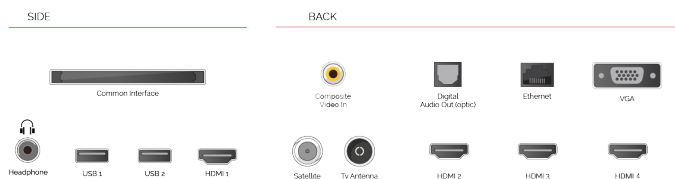

G

82kWh/1000

G

HDR
 82kWh/1000

HIGHLIGHTS

- ⌵ Android TV
- ⌵ Google Assistant
- ⌵ Chromecast Built in
- ⌵ 4K UHD HDR
- ⌵ Dolby Vision HDR
- ⌵ Google Play Store

CONNECTIONS

SIZE

DISPLAY

Screen Size (inch / cm)	55" / 139cm
Panel Type	DLED
Resolution	Ultra HD (3840 x 2160)
Brightness	350

SOUND

Dolby Audio™	Yes
Audio Output Power (RMS)	2x10W
Speaker Type	Down Firing
Internal Subwoofer	No
Sound Modes	Music, Movie, Speech, Classic, Flat, User
DTS	Yes
Equalizer	Yes
Onkyo	Sound by Onkyo