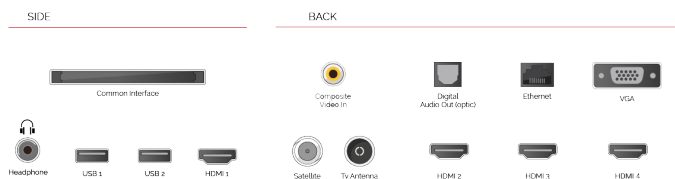

- ⌵ Android TV
- ⌵ Google Assistant
- ⌵ Chromecast Built in
- ⌵ 4K UHD HDR
- ⌵ Dolby Vision HDR
- ⌵ Google Play Store

CONNECTIONS

SIZE

DISPLAY

| | |
|-------------------------|------------------------|
| Screen Size (inch / cm) | 50" / 126cm |
| Panel Type | DLED |
| Resolution | Ultra HD (3840 x 2160) |
| Brightness | 350 |