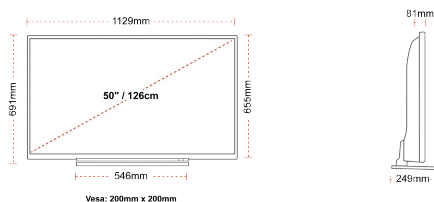

- ⌵ Android TV
- ⌵ Google Assistant
- ⌵ Chromecast Built in
- ⌵ 4K UHD HDR
- ⌵ Dolby Vision HDR
- ⌵ Google Play Store

CONNECTIONS

SIZE

DISPLAY

Screen Size (inch / cm)	50" / 126cm
Panel Type	DLED
Resolution	Ultra HD (3840 x 2160)
Brightness	350

MECHANICAL

Boxed dimensions (mm)	1215 x 154 x 780
Dimensions with stand (mm)	1129 x 249 x 691
Dimensions without Stand (mm)	1129 x 81 x 655
Gross Weight (kg)	17
Net Weight (kg)	13
VESA (Wall mount) WxH	200mm x 200mm
Screw Size	M6