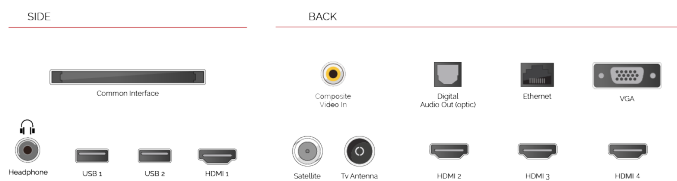

- ⌵ Android TV
- ⌵ Google Assistant
- ⌵ Chromecast Built in
- ⌵ 4K UHD HDR
- ⌵ Dolby Vision HDR
- ⌵ Google Play Store

CONNECTIONS

SIZE

DISPLAY

Screen Size (inch / cm)	50" / 126cm
Panel Type	DLED
Resolution	Ultra HD (3840 x 2160)
Brightness	350