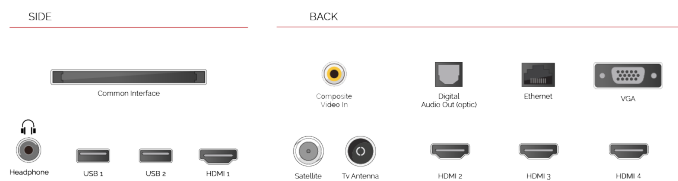

**HIGHLIGHTS**

- ⌵ Android TV
- ⌵ Google Assistant
- ⌵ Chromecast Built in
- ⌵ 4K UHD HDR
- ⌵ Dolby Vision HDR
- ⌵ Google Play Store

**CONNECTIONS**

**SIZE**

**DISPLAY**

Screen Size (inch / cm)	50" / 126cm
Panel Type	DLED
Resolution	Ultra HD (3840 x 2160)
Brightness	350