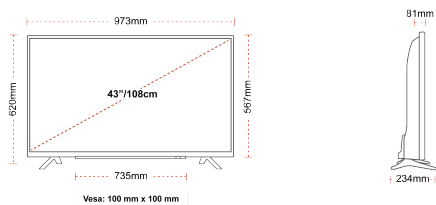

**HIGHLIGHTS**

- ⌵ Android TV
- ⌵ Google Assistant
- ⌵ Chromecast Built in
- ⌵ 4K UHD HDR
- ⌵ Dolby Vision HDR
- ⌵ Google Play Store

**CONNECTIONS**

**SIZE**

**DISPLAY**

Screen Size (inch / cm)	43" / 108cm
Panel Type	DLED
Resolution	Ultra HD (3840 x 2160)
Brightness	350

**MECHANICAL**

Boxed dimensions (mm)	1085 x 154 x 710
Dimensions with stand (mm)	973 x 234 x 620
Dimensions without Stand (mm)	973 x 81 x 567
Gross Weight (kg)	11
Net Weight (kg)	8
VESA (Wall mount) WxH	100mm x 100mm
Screw Size	M4