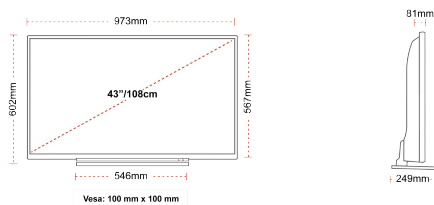

G
54kWh/1000

G
HDR
54kWh/1000

HIGHLIGHTS

- ⌵ Android TV
- ⌵ Google Assistant
- ⌵ Chromecast Built in
- ⌵ 4K UHD HDR
- ⌵ Dolby Vision HDR
- ⌵ Google Play Store

CONNECTIONS

SIZE

DISPLAY

Screen Size (inch / cm)	43" / 108cm
Panel Type	DLED
Resolution	Ultra HD (3840 x 2160)
Brightness	350

MECHANICAL

Boxed dimensions (mm)	1085 x 154 x 710
Dimensions with stand (mm)	973 x 249 x 599
Dimensions without Stand (mm)	973 x 81 x 567
Gross Weight (kg)	14
Net Weight (kg)	10
VESA (Wall mount) WxH	100mm x 100mm
Screw Size	M4