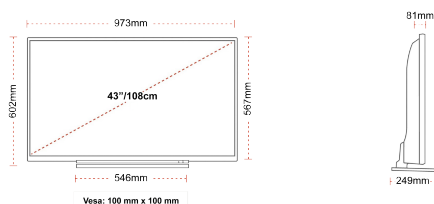

**SIZE**

**DISPLAY**

Screen Size (inch / cm)	43" / 108cm
Panel Type	DLED
Resolution	Ultra HD (3840 x 2160)
Brightness	350

**SOUND**

Dolby Audio™	Yes
Audio Output Power (RMS)	2x10W
Speaker Type	Down Firing
Internal Subwoofer	No
Sound Modes	Music, Movie, Speech, Classic, Flat, User
DTS	Yes
Equalizer	Yes
Onkyo	Sound by Onkyo

**MECHANICAL**

Boxed dimensions (mm)	1085 x 154 x 710
Dimensions with stand (mm)	973 x 249 x 599
Dimensions without Stand (mm)	973 x 81 x 567
Gross Weight (kg)	14
Net Weight (kg)	10
VESA (Wall mount) WxH	100mm x 100mm
Screw Size	M4