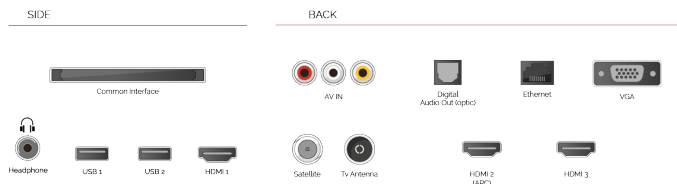

F

32kWh/1000

F

HDR

32kWh/1000

HIGHLIGHTS

- ⊗ Android TV
- ⊗ Google Assistant
- ⊗ Chromecast Built in
- ⊗ Google Play Store
- ⊗ 3x HDMI, 2x USB
- ⊗ Internal WLAN & Bluetooth

CONNECTIONS

SIZE

DISPLAY

Screen Size (inch / cm)	32" / 80cm
Panel Type	DLED
Resolution	HD Ready (1366 x 768)
Brightness	250

SOUND

Dolby Audio™	Yes
Audio Output Power (RMS)	2x6W
Speaker Type	Down Firing
Internal Subwoofer	No
Sound Modes	Music, Movie, Speech, Classic, Flat, User
DTS	No
Equalizer	5 band
Onkyo	No