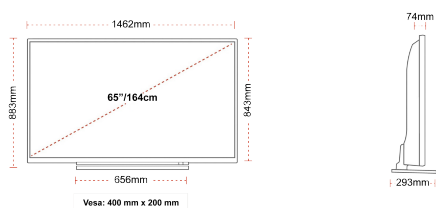

### SIZE

## DISPLAY

Screen Size (inch / cm)	65" / 164cm
Panel Type	Direct Back Light (DLED)
Resolution	Ultra HD (3840 x 2160)
Brightness	350

## MECHANICAL

Boxed dimensions (mm)	1620 x 165 x 1010
Dimensions with stand (mm)	1462 x 293 x 883
Dimensions without Stand (mm)	1462 x 74 x 843
Gross Weight (kg)	31
Net Weight (kg)	24
VESA (Wall mount) WxH	400mm x 200mm
Screw Size	M6