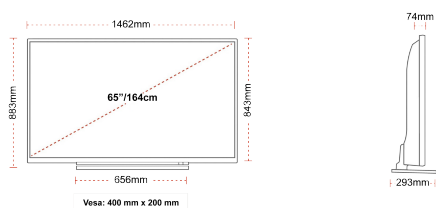

### SIZE

## DISPLAY

|                         |                          |
|-------------------------|--------------------------|
| Screen Size (inch / cm) | 65" / 164cm              |
| Panel Type              | Direct Back Light (DLED) |
| Resolution              | Ultra HD (3840 x 2160)   |
| Brightness              | 350                      |

## MECHANICAL

|                               |                   |
|-------------------------------|-------------------|
| Boxed dimensions (mm)         | 1620 x 165 x 1010 |
| Dimensions with stand (mm)    | 1462 x 293 x 883  |
| Dimensions without Stand (mm) | 1462 x 74 x 843   |
| Gross Weight (kg)             | 31                |
| Net Weight (kg)               | 24                |
| VESA (Wall mount) WxH         | 400mm x 200mm     |
| Screw Size                    | M6                |