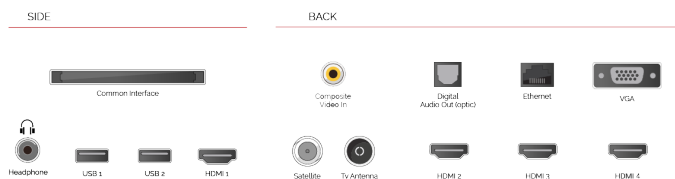

CONNECTIONS

SIZE

DISPLAY

Screen Size (inch / cm)	58" / 146cm
Panel Type	Direct Back Light (DLED)
Resolution	Ultra HD (3840 x 2160)
Brightness	350

SOUND

Dolby Audio™	Yes
Audio Output Power (RMS)	2x10W
Speaker Type	Down Firing
Internal Subwoofer	No
Sound Modes	Smart, Movie, Music, News
DTS	Yes
Equalizer	5 band
Onkyo	No