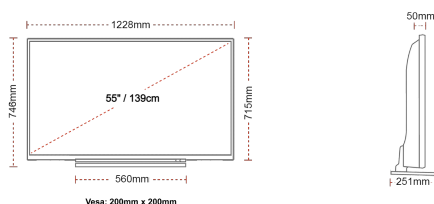

SIZE

DISPLAY

Screen Size (inch / cm)	55" / 139cm
Panel Type	Direct Back Light (DLED)
Resolution	Ultra HD (3840 x 2160)
Brightness	500

SOUND

Dolby Audio™	Yes
Audio Output Power (RMS)	2x12W
Speaker Type	Down Firing
Internal Subwoofer	Yes
Sound Modes	Music, Movie, Speech, Classic, Flat, User
DTS	Yes
Equalizer	5 band
Onkyo	Yes
Ger (D) + Nicam Stereo	Yes

MECHANICAL

Boxed dimensions (mm)	1369 x 165 x 860
Dimensions with stand (mm)	1228 x 251 x 746
Dimensions without Stand (mm)	1228 x 50 x 715
Gross Weight (kg)	33
Net Weight (kg)	28
VESA (Wall mount) WxH	200mm x 200mm