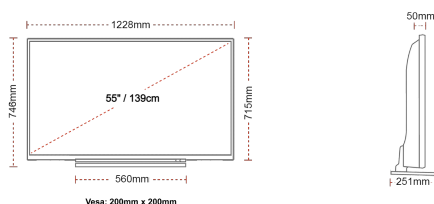

SIZE

DISPLAY

Screen Size (inch / cm)	55" / 139cm
Panel Type	Direct Back Light (DLED)
Resolution	Ultra HD (3840 x 2160)
Brightness	500

SOUND

Dolby Audio™	Yes
Audio Output Power (RMS)	2x12W
Speaker Type	Down Firing
Internal Subwoofer	Yes
Sound Modes	Music, Movie, Speech, Classic, Flat, User
DTS	Yes
Equalizer	5 band
Onkyo	Yes
Ger (D) + Nicam Stereo	Yes

ACCESSORIES

Remote Control	Yes
Remote Control Battery	(AAA) x 2 Alkaline
Quick Start Guide	Yes
Small Remote Control	No

FEATURES

HDMI™ ARC	eARC Through HDMI2
USB Recording (PVR Ready)	No
Channel List USB Cloning	Yes
Teletext	Yes
HDMI™ CEC	Yes
Basic Hotel Mode	Passive- Basic Hotel Mode
Media Player	Yes
MHL via HDMI™ (Mobile HD Link)	No
Child Lock	Yes
NTSC Playback	No

VIDEO

Wide Color Gamut	Yes
HDR	Yes
Dolby Vision HDR	Yes
TRU Flow	Yes
TRU Resolution	Yes
TRU Micro Dimming	Yes
MEMC	Yes
UHD Upscaler	Yes

TUNER / BROADCASTING

HEVC (H.265) Decoder	Yes
Tuner Type	HD DVB-T2/C/S2
UHD from Satellite	Yes
Dual Tuner	No
Electronic Program Guide (EPG)	Yes
Auto Search	Yes
Program Storage Capacity (Analog)	200
Program Storage Capacity (Digital S/S2)	10000
Program Storage Capacity (Digital T/T2/C)	800

CONNECTIONS

CI+	Yes
HDMI™	3 HDMI
USB	2 USB
Component (YPbPr) in	No
Composite Video/Audio in	No
Scart	No
Ethernet	Yes
Digital Audio Output	Optic
Headphone Out	Yes
Antenna Input	Yes
VGA (PC in - D-Sub15)	No

SMART TV FEATURES

HBBTV ver 2.0.2	Yes
Audio-Video Sharing (AVS)	Yes
Smart Portal	Yes
Web Browser	Yes
Netflix	Yes
YouTube™	Yes
Bluetooth	Yes
Screen Mirroring	Yes
Prime Video	Yes
Google Assistant	Works with Google Assistant
Amazon Alexa	Alexa
Netflix 4K	Yes
Youtube 4K	Yes

MECHANICAL

Boxed dimensions (mm)	1369 x 165 x 860
Dimensions with stand (mm)	1228 x 251 x 746
Dimensions without Stand (mm)	1228 x 50 x 715
Gross Weight (kg)	33
Net Weight (kg)	28
VESA (Wall mount) WxH	200mm x 200mm

POWER / ENERGY

Stand-By Energy Consumption (Average)	<0.5W
Working Voltage - Frequency	220-240V AC
12V TV (Mobile TV)	No
Energy Class	G
Energy Consumption (kWh / 1000h)	113
HDR Energy Class	G
HDR Energy Consumption	147