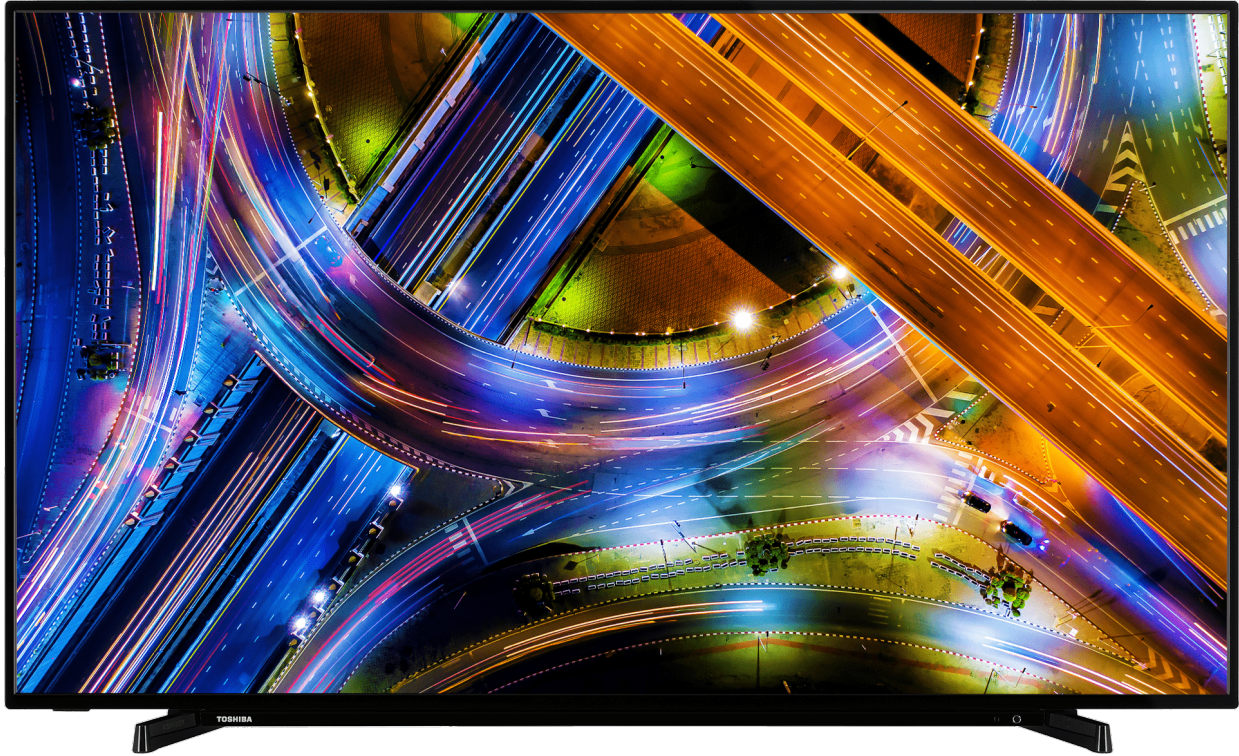

TOSHIBA

V22 Series

55V2263DA

EAN: 4024862128104

 **T R U**
RESOLUTION  **T R U**
MICRODIMMING  **H D R 1 0** **NETFLIX**  **prime video**

 **YouTube**  **SCREEN SHARE**  **Toshiba SMART CENTER**  **works with Ok Google**

ULTRA HD

Live and breathe the on-screen action with a Toshiba 4K UHD TV. Bringing you exhilarating life-like picture clarity, 4K UHD TVs display four times more detail than Full HD models.

Dolby VISION-ATMOS

See, hear, and feel like never before with breathtaking realism of Dolby Vision and Dolby Atmos.

lativu 4K

Guarantees the consumer the opportunity to enjoy this TV on all platforms: digital terrestrial / satellite and internet according to the latest technology standards. Allows access to the new DVB-T2 without additional decoders; to tivusat free satellite platform (a tivusat certified smart card needed); to TV on demand services, contents of the la...

tivusat 4K TV CERTIFICATO per CAM tivusat

With tivusat 4K Ultra HD certified TV you can enter the world of tivusat for free with over 150 national and international channels: 56 in HD, 7 in UHD and interactive services from the most important Italian broadcasters. No subscription required, only insert tivusat certified CAM and activate the smartcard. You will see more, better, hassle-fr...