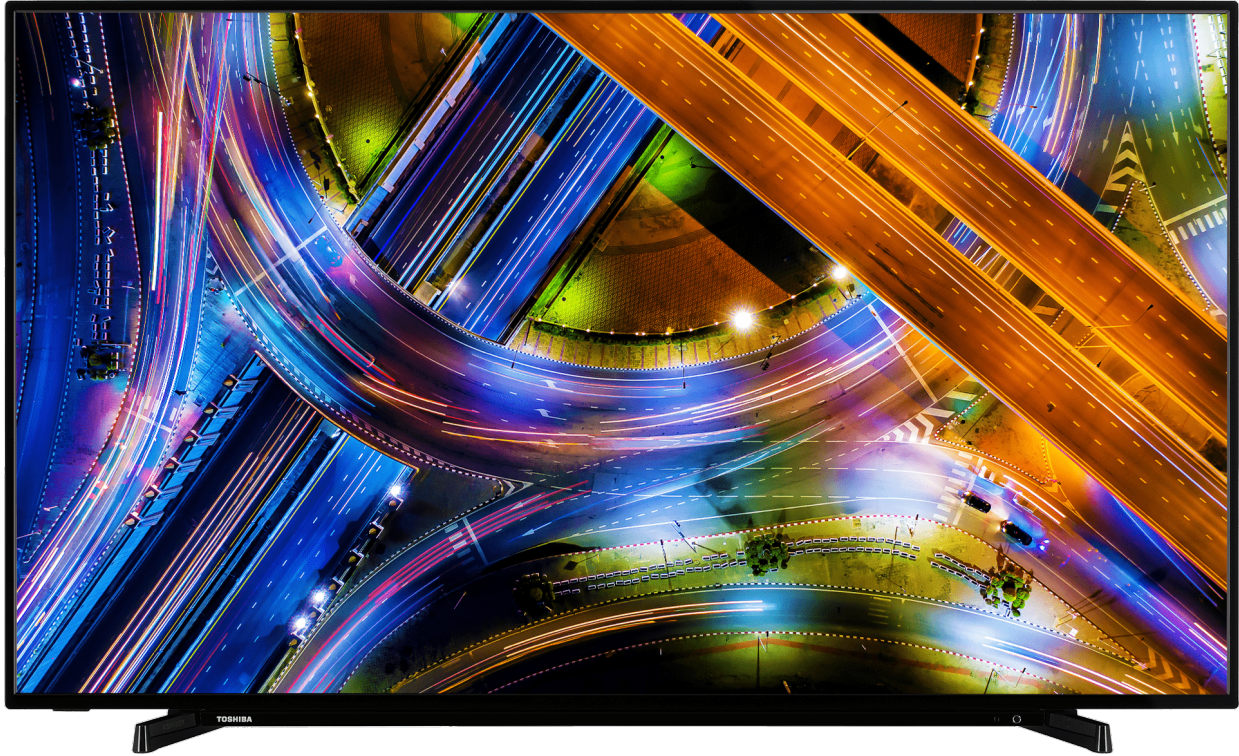

TOSHIBA

V22 Series

55V2263DA

EAN: 4024862128104

▶ T R U RESOLUTION ▶ T R U MICRODIMMING **○ HDR 10** **NETFLIX** **prime video**

▶ YouTube **SCREEN SHARE** **Toshiba SMART CENTER** **works with Ok Google**

4K ULTRA HD

Live and breathe the on-screen action with a Toshiba 4K UHD TV. Bringing you exhilarating life-like picture clarity, 4K UHD TVs display four times more detail than Full HD models.

Dolby VISION-ATMOS

See, hear, and feel like never before with breathtaking realism of Dolby Vision and Dolby Atmos.

Guarantees the consumer the opportunity to enjoy this TV on all platforms: digital terrestrial / satellite and internet according to the latest technology standards. Allows access to the new DVB-T2 without additional decoders; to tivùsat free satellite platform (a tivùsat certified smart card needed); to TV on demand services, contents of the la...

With tivùsat 4K Ultra HD certified TV you can enter the world of tivùsat for free with over 150 national and international channels: 56 in HD, 7 in UHD and interactive services from the most important Italian broadcasters. No subscription required, only insert tivùsat certified CAM and activate the smartcard. You will see more, better, hassle-fr...