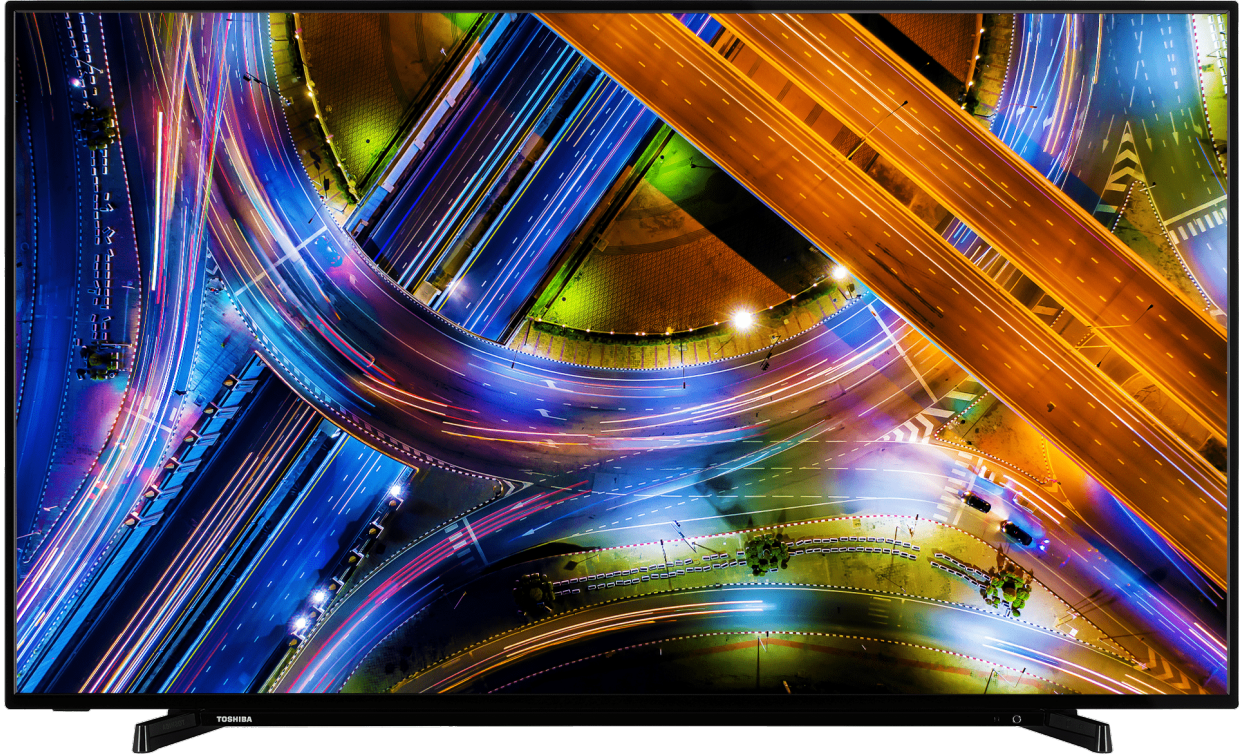

TOSHIBA

V22 Series

55V2263DA

EAN: 4024862128104

▶ T R U RESOLUTION ▶ T R U MICRODIMMING  **H D R 1 0** **NETFLIX** **prime video**

 **YouTube**  **SCREEN SHARE**  **Toshiba SMART CENTER**  **works with Ok Google**

ULTRA HD

Live and breathe the on-screen action with a Toshiba 4K UHD TV. Bringing you exhilarating life-like picture clarity, 4K UHD TVs display four times more detail than Full HD models.

Dolby VISION-ATMOS

See, hear, and feel like never before with breathtaking realism of Dolby Vision and Dolby Atmos.

lativu 4K

Guarantees the consumer the opportunity to enjoy this TV on all platforms: digital terrestrial / satellite and internet according to the latest technology standards. Allows access to the new DVB-T2 without additional decoders; to tivusat free satellite platform (a tivusat certified smart card needed); to TV on demand services, contents of the la...

tivusat 4K **TV CERTIFICATO per CAM tivusat**

With tivusat 4K Ultra HD certified TV you can enter the world of tivusat for free with over 150 national and international channels: 56 in HD, 7 in UHD and interactive services from the most important Italian broadcasters. No subscription required, only insert tivusat certified CAM and activate the smartcard. You will see more, better, hassle-fr...