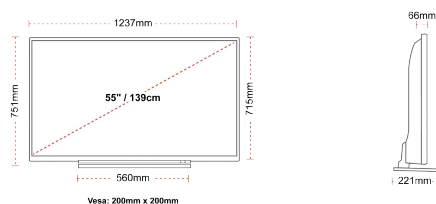

CONNECTIONS

SIZE

DISPLAY

Screen Size (inch / cm)	55" / 139cm
Panel Type	Direct Back Light (DLED)
Resolution	Ultra HD (3840 x 2160)
Brightness	350

SOUND

Dolby Audio™	Yes
Audio Output Power (RMS)	2x10W
Speaker Type	Down Firing
Internal Subwoofer	Yes
Sound Modes	Music, Movie, Speech, Classic, Flat, User
DTS	Yes
Equalizer	5 band
Onkyo	Sound by Onkyo

MECHANICAL

Boxed dimensions (mm)	1369 x 154 x 860
Dimensions with stand (mm)	1237 x 221 x 751
Dimensions without Stand (mm)	1237 x 66 x 715
Gross Weight (kg)	24
Net Weight (kg)	19
VESA (Wall mount) WxH	200mm x 200mm