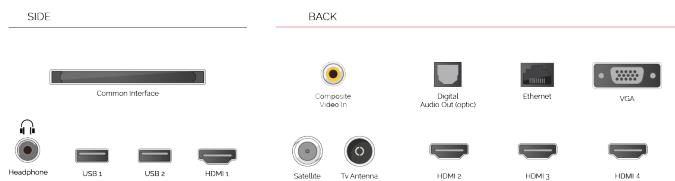

CONNECTIONS

SIZE

DISPLAY

Screen Size (inch / cm)	55" / 139cm
Panel Type	Direct Back Light (DLED)
Resolution	Ultra HD (3840 x 2160)
Brightness	350

SOUND

Dolby Audio™	Yes
Audio Output Power (RMS)	2x10W
Speaker Type	Down Firing
Internal Subwoofer	Yes
Sound Modes	Music, Movie, Speech, Classic, Flat, User
DTS	Yes
Equalizer	5 band
Onkyo	Sound by Onkyo