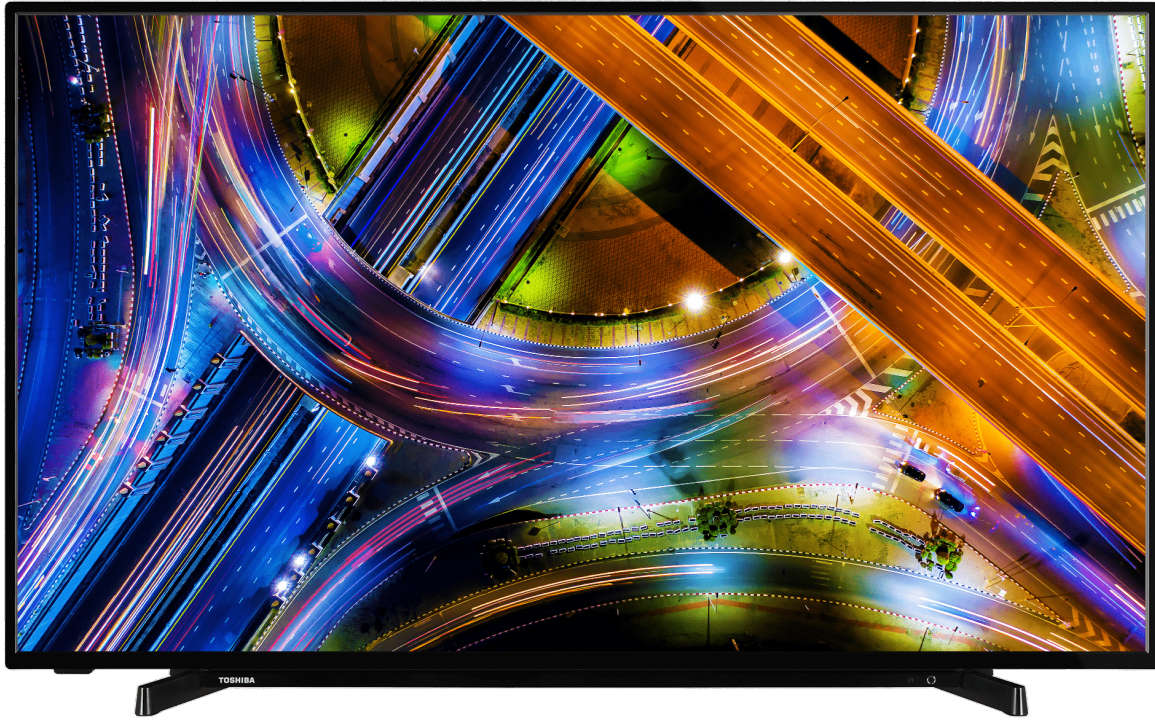

TOSHIBA

V22 Series

50V2263DA

EAN: 4024862128098

▶ T R U
RESOLUTION

▶ T R U
MICRODIMMING

◐ H D R 1 0

NETFLIX

prime video

▶ YouTube

SCREEN SHARE

Toshiba SMART CENTER

works with Ok Google

4K ULTRA HD

Live and breathe the on-screen action with a Toshiba 4K UHD TV. Bringing you exhilarating life-like picture clarity, 4K UHD TVs display four times more detail than Full HD models.

Dolby
VISION-ATMOS

See, hear, and feel like never before with breathtaking realism of Dolby Vision and Dolby Atmos.

Guarantees the consumer the opportunity to enjoy this TV on all platforms: digital terrestrial / satellite and internet according to the latest technology standards. Allows access to the new DVB-T2 without additional decoders; to tivùsat free satellite platform (a tivùsat certified smart card needed); to TV on demand services, contents of the la...

With tivùsat 4K Ultra HD certified TV you can enter the world of tivùsat for free with over 150 national and international channels: 56 in HD, 7 in UHD and interactive services from the most important Italian broadcasters. No subscription required, only insert tivùsat certified CAM and activate the smartcard. You will see more, better, hassle-fr...