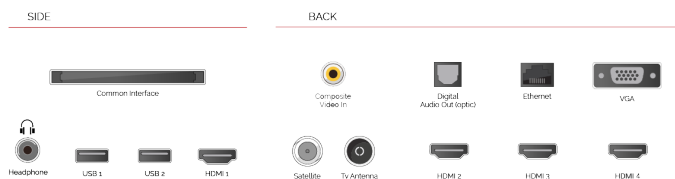

CONNECTIONS

SIZE

DISPLAY

Screen Size (inch / cm)	50" / 126cm
Panel Type	DLED
Resolution	Ultra HD (3840 x 2160)
Brightness	350

SOUND

Dolby Audio™	Yes
Audio Output Power (RMS)	2x10W
Speaker Type	Down Firing
Internal Subwoofer	No
Sound Modes	Music, Movie, Speech, Classic, Flat, User
DTS	Yes
Equalizer	5 band
Onkyo	No