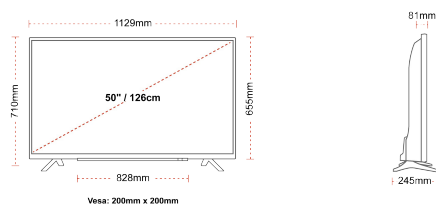

CONNECTIONS

SIZE

DISPLAY

Screen Size (inch / cm)	50" / 126cm
Panel Type	DLED
Resolution	Ultra HD (3840 x 2160)
Brightness	350

SOUND

Dolby Audio™	Yes
Audio Output Power (RMS)	2x10W
Speaker Type	Down Firing
Internal Subwoofer	No
Sound Modes	Music, Movie, Speech, Classic, Flat, User
DTS	Yes
Equalizer	5 band
Onkyo	No

MECHANICAL

Boxed dimensions (mm)	1215 x 154 x 780
Dimensions with stand (mm)	1129 x 245 x 710
Dimensions without Stand (mm)	1129 x 81 x 655
Gross Weight (kg)	14,5
Net Weight (kg)	10,5
VESA (Wall mount) WxH	200mm x 200mm
Screw Size	M6