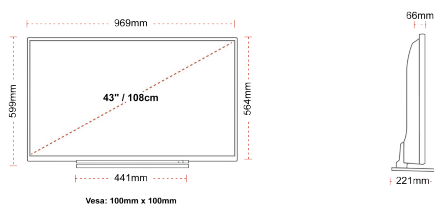

CONNECTIONS

SIZE

DISPLAY

Screen Size (inch / cm)	43" / 108cm
Panel Type	Direct Back Light (DLED)
Resolution	Ultra HD (3840 x 2160)
Brightness	320

SOUND

Dolby Audio™	Yes
Audio Output Power (RMS)	2x10W
Speaker Type	Down Firing
Internal Subwoofer	No
Sound Modes	Music, Movie, Speech, Classic, Flat, User
DTS	Yes
Equalizer	5 band
Onkyo	Sound by Onkyo

MECHANICAL

Boxed dimensions (mm)	1085 x 154 x 710
Dimensions with stand (mm)	969 x 221 x 599
Dimensions without Stand (mm)	969 x 66 x 564
Gross Weight (kg)	15
Net Weight (kg)	11
VESA (Wall mount) WxH	100mm x 100mm
Screw Size	M4