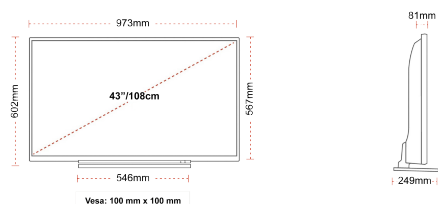

G

54kWh/1000

G

HDR
 88kWh/1000

HIGHLIGHTS

- ⌕ 4K HDR UHD
- ⌕ TRU Picture Engine
- ⌕ 3x HDMI, 2x USB
- ⌕ Dolby Vision HDR
- ⌕ HDR10 & HLG
- ⌕ Internal WLAN

CONNECTIONS

SIZE

DISPLAY

Screen Size (inch / cm)	43" / 108cm
Panel Type	Direct Back Light (DLED)
Resolution	Ultra HD (3840 x 2160)
Brightness	350

SOUND

Dolby Audio™	Yes
Audio Output Power (RMS)	2x10W
Speaker Type	Down Firing
Internal Subwoofer	No
Sound Modes	Music, Movie, Speech, Classic, Flat, User
DTS	Yes
Equalizer	5 band
Onkyo	No

MECHANICAL

Boxed dimensions (mm)	1085 x 154 x 710
Dimensions with stand (mm)	973 x 249 x 599
Dimensions without Stand (mm)	973 x 81 x 567
Gross Weight (kg)	14
Net Weight (kg)	10
VESA (Wall mount) WxH	100mm x 100mm
Screw Size	M4