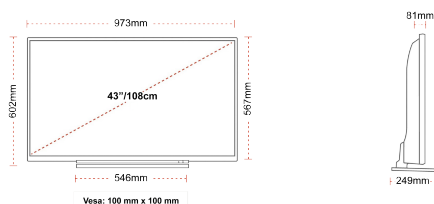

DISPLAY

Screen Size (inch / cm)	43" / 108cm
Panel Type	Direct Back Light (DLED)
Resolution	FHD (1920 x 1080)
Brightness	300

SOUND

Dolby Audio™	Yes
Audio Output Power (RMS)	2x8W
Speaker Type	Down Firing
Internal Subwoofer	No
Sound Modes	Music, Movie, Speech, Classic, Flat, User
DTS	No
Equalizer	5 band
Onkyo	No

ACCESSORIES

Remote Control	Yes
Remote Control Battery	Yes
Quick Start Guide	Yes
Small Remote Control	No
RC Bluetooth Support	Yes

VIDEO

Wide Color Gamut	No
HDR	Yes
Picture Modes	Dynamic, Game, Sports, Cinema, Natural, User
Dolby Vision HDR	No
TRU Flow	No
TRU Resolution	No
TRU Micro Dimming	No

TUNER / BROADCASTING

HEVC (H.265) Decoder	Yes
Tuner Type	HD DVB-T2/C/S2
UHD from Satellite	No
Dual Tuner	No
Electronic Program Guide (EPG)	Yes
Auto Search	Yes
Program Storage Capacity (Analog)	200
Program Storage Capacity (Digital S/S2)	10000
Program Storage Capacity (Digital T/T2/C)	1000+1000

CONNECTIONS

CI+	Yes
HDMI™	3 HDMI
USB	2 USB
Component (YPbPr) in	via VGA
Composite Video/Audio in	Yes
Scart	No
Ethernet	Yes
Headphone Out	Yes
Antenna Input	Yes
VGA (PC in - D-Sub15)	Yes

SMART TV FEATURES

HBBTV ver 2.0.2	Yes
Audio-Video Sharing (AVS)	No
Smart Portal	Android TV
Toshiba TV Smart Center	No
Web Browser	No
Netflix	Yes
YouTube™	Yes
Bluetooth	Yes
Screen Mirroring	Chromecast
Prime Video	Yes
Google Assistant	Google Assistant
Amazon Alexa	No

MECHANICAL

Boxed dimensions (mm)	1085 x 154 x 710
Dimensions with stand (mm)	973 x 249 x 599
Dimensions without Stand (mm)	973 x 81 x 567
Gross Weight (kg)	14
Net Weight (kg)	10
VESA (Wall mount) WxH	100mm x 100mm
Screw Size	M4

POWER / ENERGY

Stand-By Energy Consumption (Average)	<0.5W
Working Voltage - Frequency	220-240V AC
12V TV (Mobile TV)	No