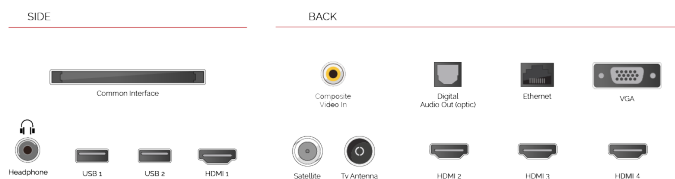

CONNECTIONS

SIZE

DISPLAY

Screen Size (inch / cm)	43" / 108cm
Panel Type	DLED
Resolution	Ultra HD (3840 x 2160)
Brightness	350

SOUND

Dolby Audio™	Yes
Audio Output Power (RMS)	2x10W
Speaker Type	Down Firing
Internal Subwoofer	No
Sound Modes	Music, Movie, Speech, Classic, Flat, User
DTS	Yes
Equalizer	5 band
Onkyo	No