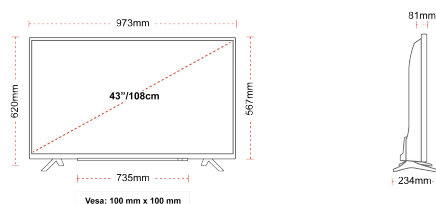

CONNECTIONS

SIZE

DISPLAY

Screen Size (inch / cm)	43" / 108cm
Panel Type	DLED
Resolution	Ultra HD (3840 x 2160)
Brightness	350

SOUND

Dolby Audio™	Yes
Audio Output Power (RMS)	2x10W
Speaker Type	Down Firing
Internal Subwoofer	No
Sound Modes	Music, Movie, Speech, Classic, Flat, User
DTS	Yes
Equalizer	5 band
Onkyo	No

MECHANICAL

Boxed dimensions (mm)	1085 x 154 x 710
Dimensions with stand (mm)	973 x 234 x 620
Dimensions without Stand (mm)	973 x 81 x 567
Gross Weight (kg)	11
Net Weight (kg)	7,5
VESA (Wall mount) WxH	100mm x 100mm
Screw Size	M4