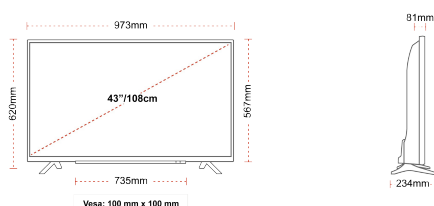

CONNECTIONS

SIZE

DISPLAY

Screen Size (inch / cm)	43" / 108cm
Panel Type	D-LED
Resolution	UHD (3840 x 2160)
Brightness	350

SOUND

Dolby Audio™	Yes
Speaker Type	Downfiring Speaker Box
Internal Subwoofer	No
Sound Modes	Music, Movie, Speech, Classic, Flat, User
DTS	DTS HD + DTS TruSurround
Equalizer	5 Band
Onkyo	Sound by Onkyo

MECHANICAL

Boxed dimensions (mm)	1085 x 154 x 710
Dimensions with stand (mm)	973 x 234 x 620
Dimensions without Stand (mm)	973 x 81 x 567
Gross Weight (kg)	11
Net Weight (kg)	7,5
VESA (Wall mount) WxH	100mm x 100mm