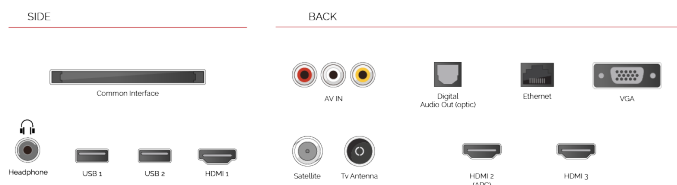

HDMI®

HIGH-DEFINITION MULTIMEDIA INTERFACE

Designed with HDMI™ port, Toshiba TVs make it easy for you to connect to multiple HD devices.

USB MEDIA PLAYER

When you connect a USB storage device to your Toshiba TV, you can playback your downloaded music tracks and movies on the big screen.

F
32kWh/1000

HIGHLIGHTS

- ⌕ Full HD
- ⌕ 3x HDMI, 2x USB
- ⌕ Smart TV
- ⌕ Internal WLAN
- ⌕ Bluetooth

CONNECTIONS

SIZE

DISPLAY

Screen Size (inch / cm)	32" / 80cm
Panel Type	Direct Back Light (DLED)
Resolution	FHD (1920 x 1080)
Brightness	250