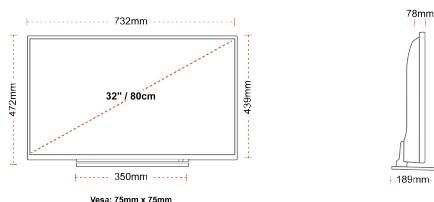

F
32kWh/1000

HIGHLIGHTS

- ⌕ Full HD
- ⌕ 3x HDMI, 2x USB
- ⌕ Smart TV
- ⌕ Internal WLAN
- ⌕ Bluetooth

CONNECTIONS

SIZE

DISPLAY

Screen Size (inch / cm)	32" / 80cm
Panel Type	Direct Back Light (DLED)
Resolution	FHD (1920 x 1080)
Brightness	250

MECHANICAL

Boxed dimensions (mm)	795 x 128 x 530
Dimensions with stand (mm)	732 x 189 x 472
Dimensions without Stand (mm)	732 x 78 x 439
Gross Weight (kg)	7
Net Weight (kg)	5
VESA (Wall mount) WxH	75mm x 75mm
Screw Size	M4