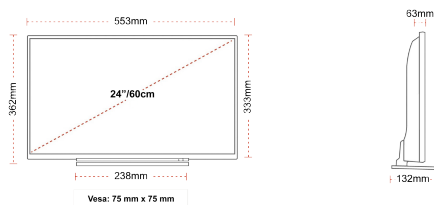

HIGHLIGHTS

- ⌕ HD Ready
- ⌕ 2x HDMI, 1x USB
- ⌕ Smart TV
- ⌕ Internal WLAN & Bluetooth
- ⌕ Alexa Built-in
- ⌕ Works With Google

CONNECTIONS

SIZE

DISPLAY

Screen Size (inch / cm)	24" / 60cm
Panel Type	Edge LED (ELED)
Resolution	HD Ready (1366 x 768)
Brightness	220

MECHANICAL

Boxed dimensions (mm)	625 x 110 x 460
Dimensions with stand (mm)	553 x 132 x 362
Dimensions without Stand (mm)	553 x 63 x 333
Gross Weight (kg)	5,5
Net Weight (kg)	3,6
VESA (Wall mount) WxH	75mm x 75mm
Screw Size	M4M4