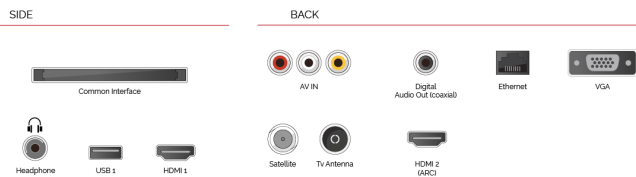

With the embedded microphone system on, your TV becomes an Alexa device itself. You can ask Alexa to change the channel, open apps, search for movies and shows, play music, and more

E
16kWh/1000

G
HDR
28kWh/1000

HIGHLIGHTS

- ⌕ HD Ready
- ⌕ 2x HDMI, 1x USB
- ⌕ Smart TV
- ⌕ Internal WLAN & Bluetooth
- ⌕ Alexa Built-in
- ⌕ Works With Google

CONNECTIONS

SIZE

DISPLAY

Screen Size (inch / cm)	24" / 60cm
Panel Type	Edge LED (ELED)
Resolution	HD Ready (1366 x 768)
Brightness	220