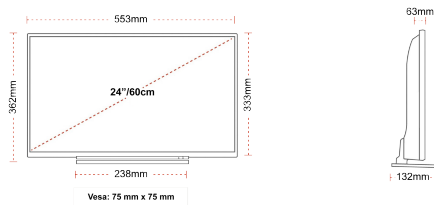

## SIZE

## DISPLAY

Screen Size (inch / cm)	24" / 60cm
Panel Type	Edge LED (ELED)
Resolution	HD Ready (1366 x 768)
Brightness	220

## MECHANICAL

Boxed dimensions (mm)	625 x 110 x 460
Dimensions with stand (mm)	553 x 132 x 362
Dimensions without Stand (mm)	553 x 63 x 333
Gross Weight (kg)	5,5
Net Weight (kg)	3,6
VESA (Wall mount) WxH	75mm x 75mm
Screw Size	M4