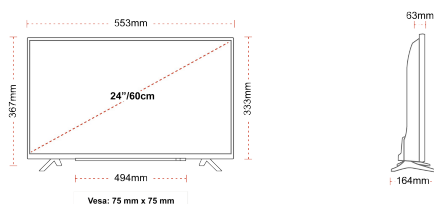

## SIZE

## DISPLAY

Screen Size (inch / cm)	24" / 60cm
Panel Type	Edge LED (ELED)
Resolution	HD Ready (1366 x 768)
Brightness	220

## MECHANICAL

Boxed dimensions (mm)	625 x 110 x 460
Dimensions with stand (mm)	553 x 164 x 367
Dimensions without Stand (mm)	553 x 63 x 333
Gross Weight (kg)	6
Net Weight (kg)	3
VESA (Wall mount) WxH	75mm x 75mm
Screw Size	M4M4