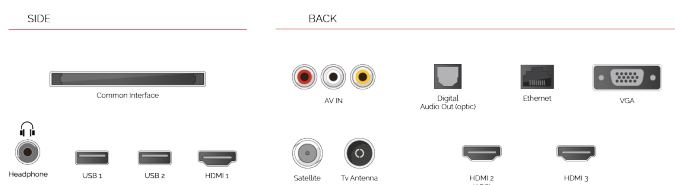

KAPCSOLAT

MÉRET