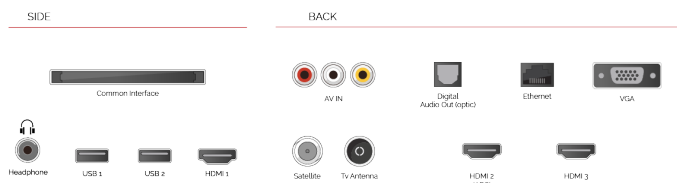

KAPCSOLAT

MÉRET