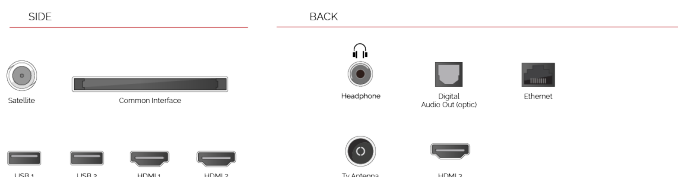

CONNECTIONS

SIZE