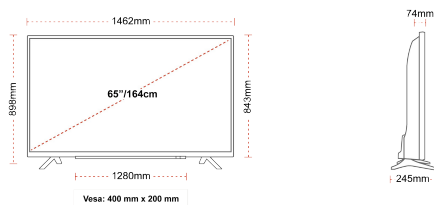

**SIZE**

**DISPLAY**

|                         |                        |
|-------------------------|------------------------|
| Screen Size (inch / cm) | 65" / 164cm            |
| Panel Type              | DLED                   |
| Resolution              | Ultra HD (3840 x 2160) |
| Brightness              | 350                    |

**MECHANICAL**

|                               |                   |
|-------------------------------|-------------------|
| Boxed dimensions (mm)         | 1620 x 165 x 1010 |
| Dimensions with stand (mm)    | 1462 x 245 x 898  |
| Dimensions without Stand (mm) | 1462 x 74 x 843   |
| Gross Weight (kg)             | 27,5              |
| Net Weight (kg)               | 20,5              |
| VESA (Wall mount) WxH         | 400mm x 200mm     |