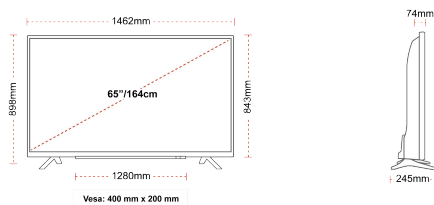

DISPLAY

Screen Size (inch / cm)	65" / 164cm
Panel Type	DLED
Resolution	Ultra HD (3840 x 2160)
Brightness	350

SOUND

Dolby Audio™	Yes
Audio Output Power (RMS)	2x12W
Speaker Type	Down Firing
Internal Subwoofer	No
Sound Modes	Music, Movie, Speech, Classic, Flat, User
DTS	Yes
Equalizer	5 band
Onkyo	Sound by Onkyo

ACCESSORIES

Remote Control	Yes
Remote Control Battery	Yes
Quick Start Guide	Yes
Small Remote Control	No
RC Bluetooth Support	Yes

VIDEO

Wide Color Gamut	No
HDR	Yes
Dolby Vision HDR	Yes
TRU Flow	No
TRU Resolution	Yes
TRU Micro Dimming	Yes

TUNER / BROADCASTING

HEVC (H.265) Decoder	Yes
Tuner Type	HD DVB-T2/C/S2
UHD from Satellite	Yes
Dual Tuner	No
Electronic Program Guide (EPG)	Yes
Auto Search	Yes
Program Storage Capacity (Analog)	200
Program Storage Capacity (Digital S/S2)	10000
Program Storage Capacity (Digital T/T2/C)	1000+1000

CONNECTIONS

CI+	Yes
HDMI™	4 HDMI
USB	2 USB
Component (YPbPr) in	via VGA
Composite Video/Audio in	Yes
Scart	No
Ethernet	Yes
Headphone Out	Yes
Antenna Input	Yes
VGA (PC in - D-Sub15)	Yes

SMART TV FEATURES

HBBTV ver 2.0.2	Yes
Audio-Video Sharing (AVS)	No
Smart Portal	Android TV
Toshiba TV Smart Center	No
Web Browser	No
Netflix	Yes
YouTube™	Yes
Bluetooth	Yes
Screen Mirroring	Chromecast
Prime Video	Yes
Google Assistant	Google Assistant
Amazon Alexa	No

MECHANICAL

Boxed dimensions (mm)	1620 x 165 x 1010
Dimensions with stand (mm)	1462 x 245 x 898
Dimensions without Stand (mm)	1462 x 74 x 843
Gross Weight (kg)	27,5
Net Weight (kg)	20,5
VESA (Wall mount) WxH	400mm x 200mm

POWER / ENERGY

Stand-By Energy Consumption (Average)	<0.5W
Working Voltage - Frequency	220-240V AC
12V TV (Mobile TV)	No