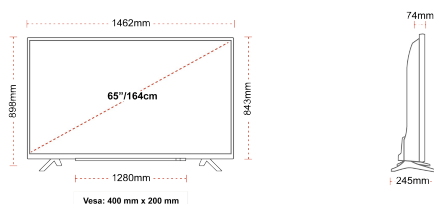

## SIZE

## DISPLAY

Screen Size (inch / cm)	65" / 164cm
Panel Type	DLED
Resolution	Ultra HD (3840 x 2160)
Brightness	350

## MECHANICAL

Boxed dimensions (mm)	1620 x 165 x 1010
Dimensions with stand (mm)	1462 x 245 x 898
Dimensions without Stand (mm)	1462 x 74 x 843
Gross Weight (kg)	27,5
Net Weight (kg)	20,5
VESA (Wall mount) WxH	400mm x 200mm