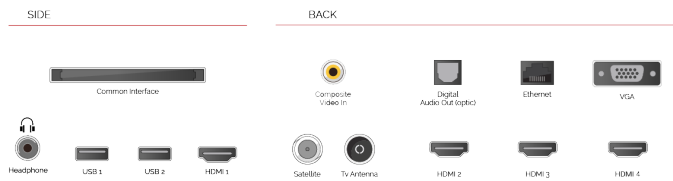

G

109kWh/1000

G
HDR
 109kWh/1000

HIGHLIGHTS

- ⌵ Android TV
- ⌵ Google Assistant
- ⌵ Chromecast Built in
- ⌵ 4K UHD HDR
- ⌵ Dolby Vision HDR
- ⌵ Google Play Store

CONNECTIONS

SIZE

DISPLAY

Screen Size (inch / cm)	65" / 164cm
Panel Type	DLED
Resolution	Ultra HD (3840 x 2160)
Brightness	350

SOUND

Dolby Audio™	Yes
Audio Output Power (RMS)	2x12W
Speaker Type	Down Firing
Internal Subwoofer	No
Sound Modes	Music, Movie, Speech, Classic, Flat, User
DTS	Yes
Equalizer	5 band
Onkyo	Sound by Onkyo