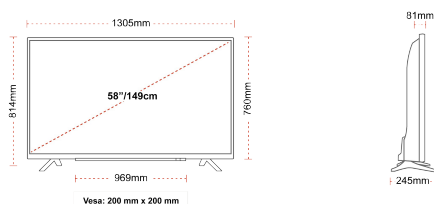

CONNECTIONS

SIZE

DISPLAY

Screen Size (inch / cm)	58" / 146cm
Panel Type	DLED
Resolution	Ultra HD (3840 x 2160)
Brightness	350

SOUND

Dolby Audio™	Yes
Audio Output Power (RMS)	2x10W
Speaker Type	Down Firing
Internal Subwoofer	No
Sound Modes	Music, Movie, Speech, Classic, Flat, User
DTS	Yes
Equalizer	5 band
Onkyo	No

MECHANICAL

Boxed dimensions (mm)	1430 x 154 x 899
Dimensions with stand (mm)	1305 x 245 x 814
Dimensions without Stand (mm)	1305 x 81 x 760
Gross Weight (kg)	20,0
Net Weight (kg)	15,5
VESA (Wall mount) WxH	200mm x 200mm
Screw Size	M6