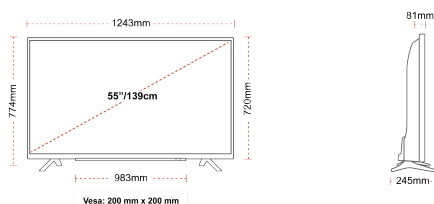

DISPLAY

Screen Size (inch / cm)	55" / 139cm
Panel Type	DLED
Resolution	Ultra HD (3840 x 2160)
Brightness	350

SOUND

Dolby Audio™	Yes
Audio Output Power (RMS)	2x10W
Speaker Type	Down Firing
Internal Subwoofer	No
Sound Modes	Music, Movie, Speech, Classic, Flat, User
DTS	Yes
Equalizer	5 band
Onkyo	No

MECHANICAL

Boxed dimensions (mm)	1369 x 154 x 860
Dimensions with stand (mm)	1243 x 245 x 765
Dimensions without Stand (mm)	1243 x 81 x 719
Gross Weight (kg)	19
Net Weight (kg)	14
VESA (Wall mount) WxH	200mm x 200mm
Screw Size	M6