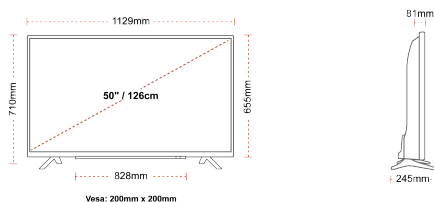

**HIGHLIGHTS**

- ⊗ Android TV
- ⊗ Google Assistant
- ⊗ Chromecast Built in
- ⊗ 4K UHD HDR
- ⊗ Dolby Vision HDR
- ⊗ Google Play Store

**CONNECTIONS**

**SIZE**

**DISPLAY**

Screen Size (inch / cm)	50" / 126cm
Panel Type	DLED
Resolution	Ultra HD (3840 x 2160)
Brightness	350

**MECHANICAL**

Boxed dimensions (mm)	1215 x 154 x 780
Dimensions with stand (mm)	1129 x 245 x 710
Dimensions without Stand (mm)	1129 x 81 x 655
Gross Weight (kg)	15
Net Weight (kg)	11
VESA (Wall mount) WxH	200mm x 200mm
Screw Size	M6