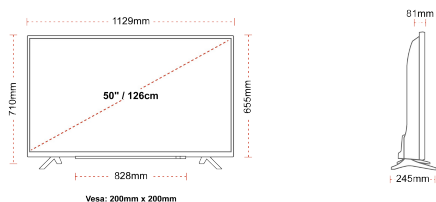

DISPLAY

Screen Size (inch / cm)	50" / 126cm
Panel Type	DLED
Resolution	Ultra HD (3840 x 2160)
Brightness	350

SOUND

Dolby Audio™	Yes
Audio Output Power (RMS)	2x10W
Speaker Type	Down Firing
Internal Subwoofer	No
Sound Modes	Music, Movie, Speech, Classic, Flat, User
DTS	Yes
Equalizer	5 band
Onkyo	No

ACCESSORIES

Remote Control	Yes
Remote Control Battery	Yes
Quick Start Guide	Yes
Small Remote Control	No

VIDEO

Wide Color Gamut	No
HDR	Yes
Dolby Vision HDR	Yes
TRU Flow	No
TRU Resolution	Yes
TRU Micro Dimming	Yes

TUNER / BROADCASTING

HEVC (H.265) Decoder	Yes
Tuner Type	HD DVB-T2/C/S2
UHD from Satellite	Yes
Dual Tuner	No
Electronic Program Guide (EPG)	Yes
Auto Search	Yes
Program Storage Capacity (Analog)	200
Program Storage Capacity (Digital S/S2)	10000
Program Storage Capacity (Digital T/T2/C)	1000+1000

CONNECTIONS

CI+	Yes
HDMI™	4 HDMI
USB	2 USB
Component (YPbPr) in	via VGA
Composite Video/Audio in	Yes
Scart	No
Ethernet	Yes
Headphone Out	Yes
Antenna Input	Yes
VGA (PC in - D-Sub15)	Yes

SMART TV FEATURES

HBBTV ver 2.0.2	Yes
Audio-Video Sharing (AVS)	No
Smart Portal	Android TV
Toshiba TV Smart Center	No
Web Browser	No
Netflix	Yes
YouTube™	Yes
Bluetooth	Yes
Screen Mirroring	Chromecast
Prime Video	Yes
Google Assistant	Google Assistant
Amazon Alexa	No

MECHANICAL

Boxed dimensions (mm)	1215 x 154 x 780
Dimensions with stand (mm)	1129 x 245 x 710
Dimensions without Stand (mm)	1129 x 81 x 655
Gross Weight (kg)	15
Net Weight (kg)	11
VESA (Wall mount) WxH	200mm x 200mm
Screw Size	M6

POWER / ENERGY

Stand-By Energy Consumption (Average)	<0.5W
Working Voltage - Frequency	220-240V AC
12V TV (Mobile TV)	No