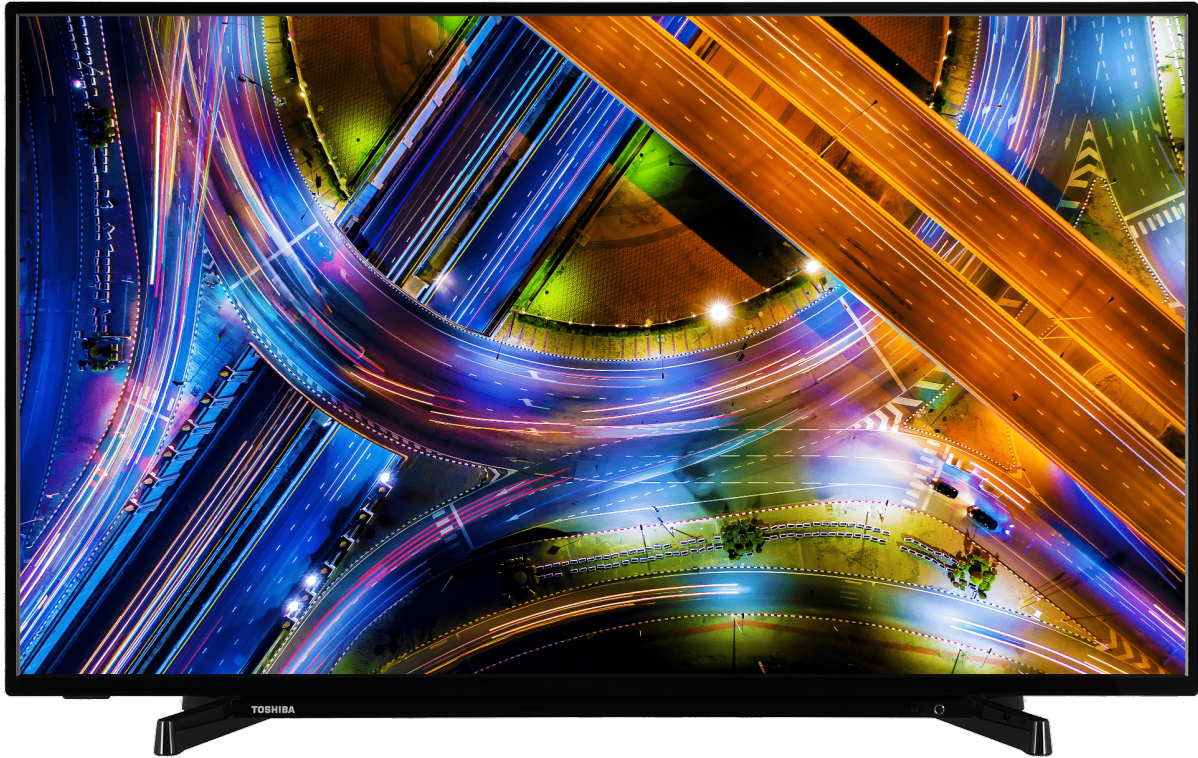

TOSHIBA

V22 Series

43V2263DG

EAN: 4024862128043

▶ T R U
RESOLUTION

▶ T R U
MICRODIMMING

 **H D R 1 0**

NETFLIX

prime video

 **YouTube**

 **SCREEN SHARE**

 **Toshiba SMART CENTER**

 works with
Ok Google

ULTRA HD

Live and breathe the on-screen action with a Toshiba 4K UHD TV. Bringing you exhilarating life-like picture clarity, 4K UHD TVs display four times more detail than Full HD models.