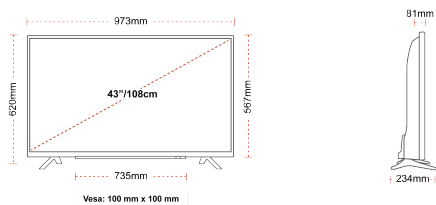

**DISPLAY**

Screen Size (inch / cm)	43" / 108cm
Panel Type	Direct Back Light (DLED)
Resolution	Ultra HD (3840 x 2160)
Brightness	350

**SOUND**

Dolby Audio™	Yes
Audio Output Power (RMS)	2x10W
Speaker Type	Down Firing
Internal Subwoofer	No
Sound Modes	Smart, Movie, Music, News
DTS	Yes
Equalizer	5 band
Onkyo	Sound by Onkyo

**MECHANICAL**

Boxed dimensions (mm)	1085 x 154 x 710
Dimensions with stand (mm)	973 x 234 x 620
Dimensions without Stand (mm)	973 x 81 x 567
Gross Weight (kg)	11
Net Weight (kg)	8
VESA (Wall mount) WxH	100mm x 100mm
Screw Size	M4