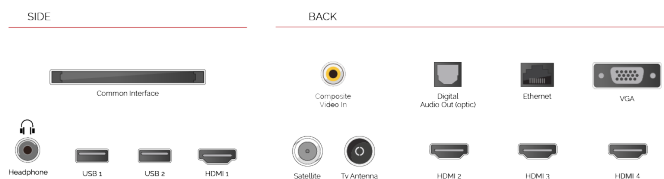

G
54kWh/1000

G
HDR
54kWh/1000

HIGHLIGHTS

- ⌕ Android TV
- ⌕ Google Assistant
- ⌕ Chromecast Built in
- ⌕ 4K UHD HDR
- ⌕ Dolby Vision HDR
- ⌕ Google Play Store

CONNECTIONS

SIZE

DISPLAY

Screen Size (inch / cm)	43" / 108cm
Panel Type	Direct Back Light (DLED)
Resolution	Ultra HD (3840 x 2160)
Brightness	350

VIDEO

Wide Color Gamut	No
HDR	Yes
Picture Modes	User, Standard, Vivid, Sport, Movie, Game
Dolby Vision HDR	Yes
TRU Flow	No
TRU Resolution	Yes
TRU Micro Dimming	Yes

TUNER / BROADCASTING

HEVC (H.265) Decoder	Yes
Tuner Type	HD DVB-T2/C/S2
UHD from Satellite	Yes
Dual Tuner	No
Electronic Program Guide (EPG)	Yes
Auto Search	Yes
Program Storage Capacity (Analog)	200
Program Storage Capacity (Digital S/S2)	10000
Program Storage Capacity (Digital T/T2/C)	1000+1000