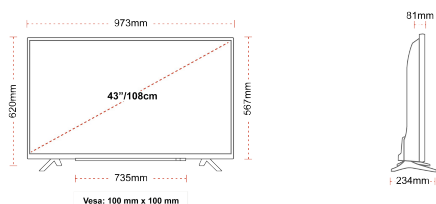

**DISPLAY**

Screen Size (inch / cm)	43" / 108cm
Panel Type	Direct Back Light (DLED)
Resolution	Ultra HD (3840 x 2160)
Brightness	350

**SOUND**

Dolby Audio™	Yes
Audio Output Power (RMS)	2x10W
Speaker Type	Down Firing
Internal Subwoofer	No
Sound Modes	Smart, Movie, Music, News
DTS	Yes
Equalizer	5 band
Onkyo	Sound by Onkyo

**MECHANICAL**

Boxed dimensions (mm)	1085 x 154 x 710
Dimensions with stand (mm)	973 x 234 x 620
Dimensions without Stand (mm)	973 x 81 x 567
Gross Weight (kg)	11
Net Weight (kg)	8
VESA (Wall mount) WxH	100mm x 100mm
Screw Size	M4