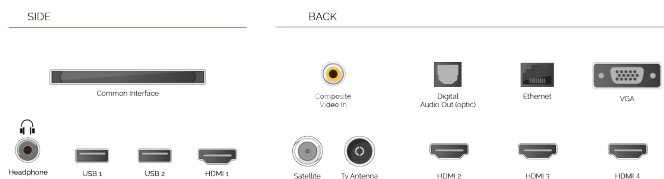

G
54kWh/1000

G
HDR
54kWh/1000

HIGHLIGHTS

- ⌵ Android TV
- ⌵ Google Assistant
- ⌵ Chromecast Built in
- ⌵ 4K UHD HDR
- ⌵ Dolby Vision HDR
- ⌵ Google Play Store

CONNECTIONS

SIZE

DISPLAY

Screen Size (inch / cm)	43" / 108cm
Panel Type	Direct Back Light (DLED)
Resolution	Ultra HD (3840 x 2160)
Brightness	350

VIDEO

Wide Color Gamut	No
HDR	Yes
Picture Modes	User, Standard, Vivid, Sport, Movie, Game
Dolby Vision HDR	Yes
TRU Flow	No
TRU Resolution	Yes
TRU Micro Dimming	Yes

TUNER / BROADCASTING

HEVC (H.265) Decoder	Yes
Tuner Type	HD DVB-T2/C/S2
UHD from Satellite	Yes
Dual Tuner	No
Electronic Program Guide (EPG)	Yes
Auto Search	Yes
Program Storage Capacity (Analog)	200
Program Storage Capacity (Digital S/S2)	10000
Program Storage Capacity (Digital T/T2/C)	1000+1000