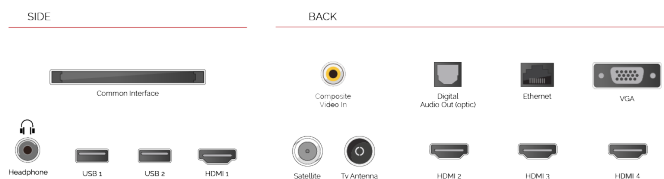

CONNECTIONS

SIZE