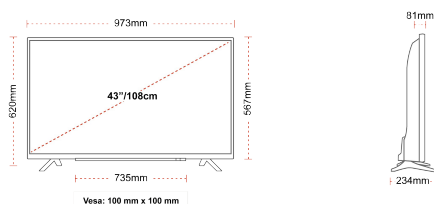

G
54kWh/1000

G
HDR
54kWh/1000

HIGHLIGHTS

- ⌵ Android TV
- ⌵ Google Assistant
- ⌵ Chromecast Built in
- ⌵ 4K UHD HDR
- ⌵ Dolby Vision HDR
- ⌵ Google Play Store

CONNECTIONS

SIZE

DISPLAY

Screen Size (inch / cm)	43" / 108cm
Panel Type	Direct Back Light (DLED)
Resolution	Ultra HD (3840 x 2160)
Brightness	350

MECHANICAL

Boxed dimensions (mm)	1085 x 154 x 710
Dimensions with stand (mm)	973 x 234 x 620
Dimensions without Stand (mm)	973 x 81 x 567
Gross Weight (kg)	11
Net Weight (kg)	8
VESA (Wall mount) WxH	100mm x 100mm
Screw Size	M4