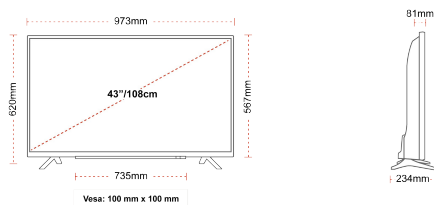

**DISPLAY**

Screen Size (inch / cm)	43" / 108cm
Panel Type	Direct Back Light (DLED)
Resolution	Ultra HD (3840 x 2160)
Brightness	350

**SOUND**

Dolby Audio™	Yes
Audio Output Power (RMS)	2x10W
Speaker Type	Down Firing
Internal Subwoofer	No
Sound Modes	Smart, Movie, Music, News
DTS	Yes
Equalizer	5 band
Onkyo	Sound by Onkyo

**MECHANICAL**

Boxed dimensions (mm)	1085 x 154 x 710
Dimensions with stand (mm)	973 x 234 x 620
Dimensions without Stand (mm)	973 x 81 x 567
Gross Weight (kg)	11
Net Weight (kg)	8
VESA (Wall mount) WxH	100mm x 100mm
Screw Size	M4