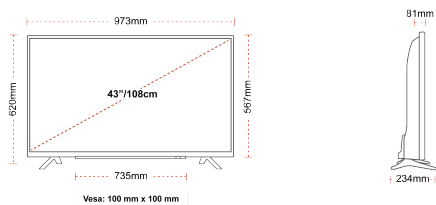

- ⌵ Android TV
- ⌵ Google Assistant
- ⌵ Chromecast Built in
- ⌵ 4K UHD HDR
- ⌵ Dolby Vision HDR
- ⌵ Google Play Store

CONNECTIONS

SIZE

DISPLAY

Screen Size (inch / cm)	43" / 108cm
Panel Type	DLED
Resolution	Ultra HD (3840 x 2160)
Brightness	350

MECHANICAL

Boxed dimensions (mm)	1085 x 154 x 710
Dimensions with stand (mm)	973 x 234 x 620
Dimensions without Stand (mm)	973 x 81 x 567
Gross Weight (kg)	11
Net Weight (kg)	8
VESA (Wall mount) WxH	100mm x 100mm
Screw Size	M4