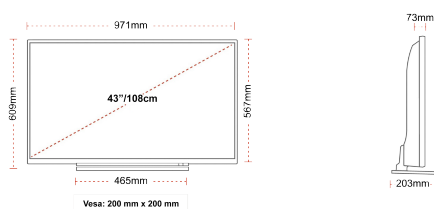

## SIZE

## DISPLAY

Screen Size (inch / cm)	43" / 109cm
Panel Type	D-LED
Resolution	UHD (3840 x 2160)
Brightness	350