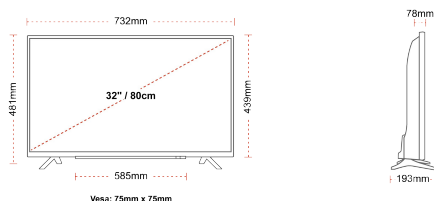

F

32kWh/1000

HIGHLIGHTS

- ⊗ HD Ready
- ⊗ 3 HDMI
- ⊗ 2 USB
- ⊗ Eco Friendly Mode
- ⊗ USB Recording

CONNECTIONS

SIZE

DISPLAY

Screen Size (inch / cm)	32" / 80cm
Panel Type	Direct Back Light (DLED)
Resolution	HD Ready (1366 x 768)
Brightness	250

MECHANICAL

Boxed dimensions (mm)	795 X 128 X 530
Dimensions with stand (mm)	732 x 193 x 481
Dimensions without Stand (mm)	732 x 78 x 439
Gross Weight (kg)	7
Net Weight (kg)	4,7
VESA (Wall mount) WxH	75mm x 75mm
Screw Size	M4