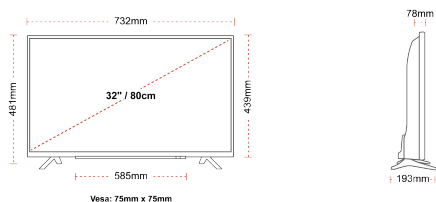

HIGHLIGHTS

- ⊗ Android TV
- ⊗ Google Assistant
- ⊗ Chromecast Built in
- ⊗ Google Play Store
- ⊗ 3x HDMI, 2x USB
- ⊗ Internal WLAN & Bluetooth

CONNECTIONS

SIZE

DISPLAY

Screen Size (inch / cm)	32" / 80cm
Panel Type	Direct Back Light (DLED)
Resolution	HD Ready (1366 x 768)
Brightness	250

MECHANICAL

Boxed dimensions (mm)	795 x 128 x 530
Dimensions with stand (mm)	732 x 193 x 481
Dimensions without Stand (mm)	732 x 78 x 439
Gross Weight (kg)	7
Net Weight (kg)	4,7
VESA (Wall mount) WxH	75mm x 75mm
Screw Size	M4