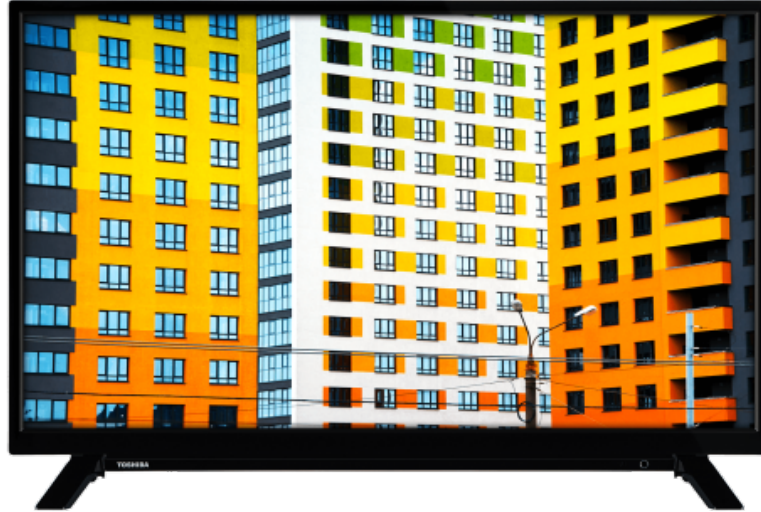

TOSHIBA

W/L21 Series

32W2163DG

EAN: 5055862333112

NETFLIX

720p HD READY

To watch TV in HD picture quality is to see and believe in the on-screen action. Catch additional detail in every scene for a more authentic viewer experience.

SMART TV

A whole new world of entertainment awaits you on your Toshiba big screen TV and it's all just one click away. Choose from Toshiba's huge range of music, video, TV and social media apps. With Netflix®, Prime Video or YouTube™, you will find plenty of content.

Talk to Alexa via an Amazon Echo or Echo Dot and control your Toshiba Smart TV with nothing but the sound of your voice.

HDR 10

Bringing you more ways to access HDR content, our TVs support the standard HDR video format, HDR10.

F

32kWh/1000

G

HIGHLIGHTS

- ⊕ HD Ready
- ⊕ 2 HDMI - 1 USB
- ⊕ Smart TV
- ⊕ Internal WLAN
- ⊕ Alexa
- ⊕ Works With Google

DISPLAY

Screen Size (inch / cm)	32" / 80cm
Panel Type	Direct Back Light (DLED)
Resolution	HD Ready (1366 x 768)
Brightness	250