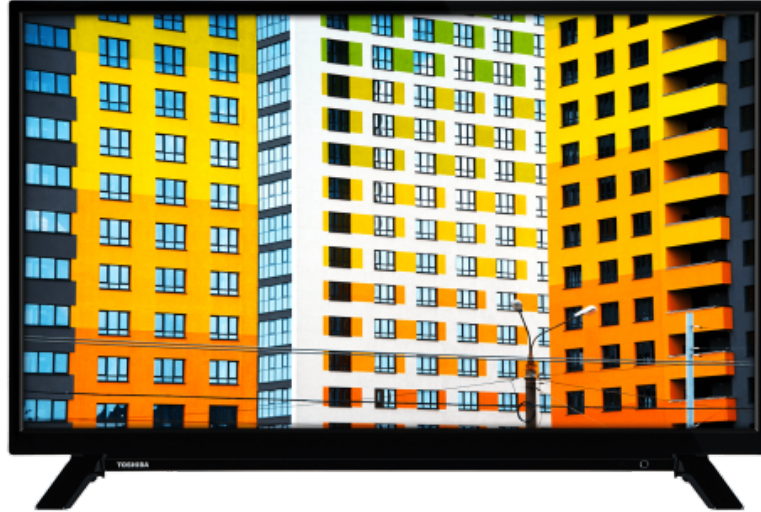

TOSHIBA

W/L21 Series

32W2163DG

EAN: 5055862333112

NETFLIX

720p HD READY

To watch TV in HD picture quality is to see and believe in the on-screen action. Catch additional detail in every scene for a more authentic viewer experience.

SMART TV

A whole new world of entertainment awaits you on your Toshiba big screen TV and it's all just one click away. Choose from Toshiba's huge range of music, video, TV and social media apps. With Netflix®, Prime Video or YouTube™, you will find plenty of content.

Talk to Alexa via an Amazon Echo or Echo Dot and control your Toshiba Smart TV with nothing but the sound of your voice.

HDR 10

Bringing you more ways to access HDR content, our TVs support the standard HDR video format, HDR10.

F

32kWh/1000

G

HDR
 45kWh/1000

HIGHLIGHTS

- ⊕ HD Ready
- ⊕ 2 HDMI - 1 USB
- ⊕ Smart TV
- ⊕ Internal WLAN
- ⊕ Alexa
- ⊕ Works With Google

DISPLAY

Screen Size (inch / cm)	32" / 80cm
Panel Type	Direct Back Light (DLED)
Resolution	HD Ready (1366 x 768)
Brightness	250