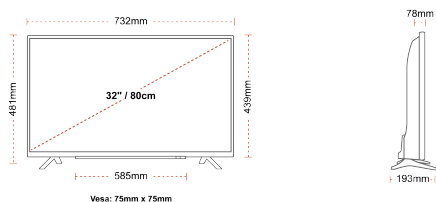

HIGHLIGHTS

- ⊗ Android TV
- ⊗ Google Assistant
- ⊗ Chromecast Built in
- ⊗ Google Play Store
- ⊗ 3x HDMI, 2x USB
- ⊗ Internal WLAN & Bluetooth

CONNECTIONS

SIZE

DISPLAY

Screen Size (inch / cm)	32" / 80cm
Panel Type	Direct Back Light (DLED)
Resolution	FHD (1920 x 1080)
Brightness	250

MECHANICAL

Boxed dimensions (mm)	795 x 128 x 530
Dimensions with stand (mm)	732 x 193 x 481
Dimensions without Stand (mm)	732 x 78 x 439
Gross Weight (kg)	7
Net Weight (kg)	4,7
VESA (Wall mount) WxH	75mm x 75mm
Screw Size	M4