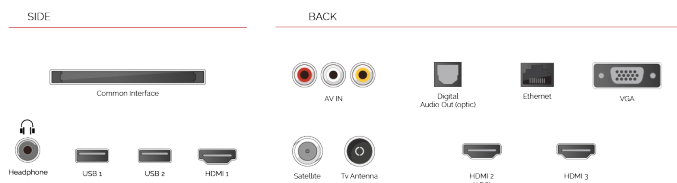

HIGHLIGHTS

- ⊗ Android TV
- ⊗ Google Assistant
- ⊗ Chromecast Built in
- ⊗ Google Play Store
- ⊗ 3x HDMI, 2x USB
- ⊗ Internal WLAN & Bluetooth

CONNECTIONS

SIZE

DISPLAY

Screen Size (inch / cm)	32" / 80cm
Panel Type	Direct Back Light (DLED)
Resolution	FHD (1920 x 1080)
Brightness	250