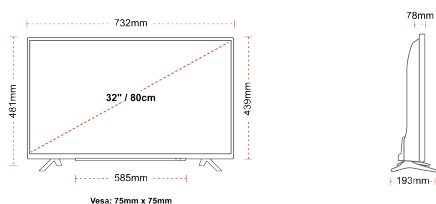

## SIZE

## DISPLAY

Screen Size (inch / cm)	32" / 80cm
Panel Type	Direct Back Light (DLED)
Resolution	FHD (1920 x 1080)
Brightness	250

## MECHANICAL

Boxed dimensions (mm)	795 x 128 x 530
Dimensions with stand (mm)	732 x 193 x 481
Dimensions without Stand (mm)	732 x 78 x 439
Gross Weight (kg)	7
Net Weight (kg)	4,7
VESA (Wall mount) WxH	75mm x 75mm
Screw Size	M4