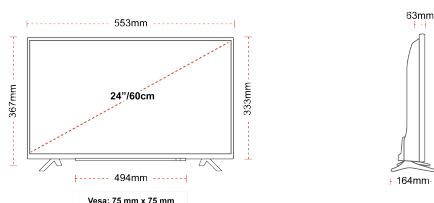

CONNECTIONS

SIZE

DISPLAY

Screen Size (inch / cm)	24" / 60cm
Panel Type	DLED
Resolution	HD Ready (1366 x 768)
Brightness	220

SOUND

Dolby Audio™	Yes
Audio Output Power (RMS)	2x2.5W
Speaker Type	Down Firing
Internal Subwoofer	No
Sound Modes	Music, Movie, Speech, Classic, Flat, User
DTS	DTS HD + DTS TruSurround
Equalizer	5 Band
Onkyo	No

Toshiba TV Smart Center	No
-------------------------	----

MECHANICAL

Boxed dimensions (mm)	625 x 110 x 460
Dimensions with stand (mm)	553 x 164 x 367
Dimensions without Stand (mm)	553 x 63 x 333
Gross Weight (kg)	5,5
Net Weight (kg)	3,4
VESA (Wall mount) WxH	75mm x 75mm
Screw Size	M4