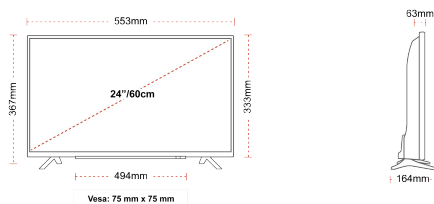

### SIZE

## DISPLAY

Screen Size (inch / cm)	24" / 60cm
Panel Type	DLED
Resolution	HD Ready (1366 x 768)
Brightness	220

## MECHANICAL

Boxed dimensions (mm)	625 x 110 x 460
Dimensions with stand (mm)	553 x 164 x 367
Dimensions without Stand (mm)	553 x 63 x 333
Gross Weight (kg)	5,5
Net Weight (kg)	3,4
VESA (Wall mount) WxH	75mm x 75mm
Screw Size	M4