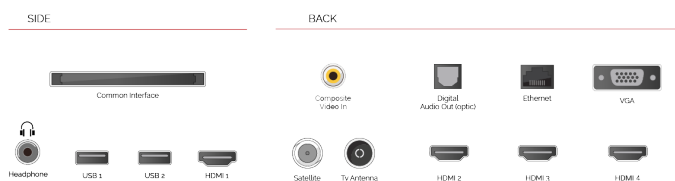

## NAGLASCİ

- ⊗ Android TV
- ⊗ Google Assistant
- ⊗ Chromecast Built in
- ⊗ 4K UHD HDR
- ⊗ Dolby Vision HDR
- ⊗ Google Play Store