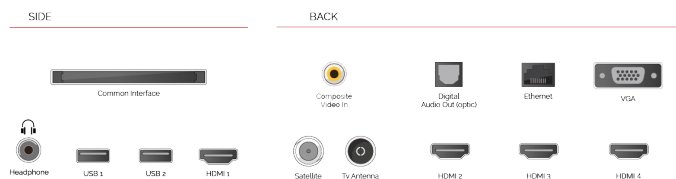

G

109kWh/1000

G

HDR
 109kWh/1000

HIGHLIGHTS

- ⌵ Android TV
- ⌵ Google Assistant
- ⌵ Chromecast Built in
- ⌵ 4K UHD HDR
- ⌵ Dolby Vision HDR
- ⌵ Google Play Store

CONNECTIONS

SIZE

DISPLAY

Screen Size (inch / cm)	65" / 164cm
Panel Type	DLED
Resolution	Ultra HD (3840 x 2160)
Brightness	350

SOUND

Dolby Audio™	Yes
Audio Output Power (RMS)	2x12W
Speaker Type	Down Firing
Internal Subwoofer	No
Sound Modes	Music, Movie, Speech, Classic, Flat, User
DTS	Yes
Equalizer	Yes
Onkyo	Sound by Onkyo