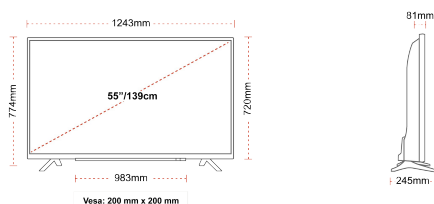

CONNECTIONS

SIZE

DISPLAY

Screen Size (inch / cm)	55" / 139cm
Panel Type	DLED
Resolution	Ultra HD (3840 x 2160)
Brightness	350

SOUND

Dolby Audio™	Yes
Audio Output Power (RMS)	2x10W
Speaker Type	Down Firing
Internal Subwoofer	No
Sound Modes	Music, Movie, Speech, Classic, Flat, User
DTS	Yes
Equalizer	5 band
Onkyo	No

MECHANICAL

Boxed dimensions (mm)	1369 x 154 x 860
Dimensions with stand (mm)	1243 x 245 x 765
Dimensions without Stand (mm)	1243 x 81 x 719
Gross Weight (kg)	19
Net Weight (kg)	14
VESA (Wall mount) WxH	200mm x 200mm
Screw Size	M6