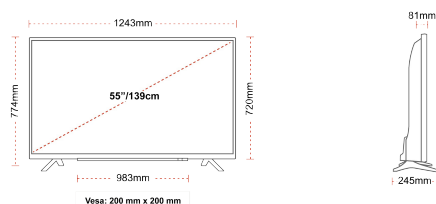

## SIZE

## DISPLAY

|                         |                        |
|-------------------------|------------------------|
| Screen Size (inch / cm) | 55" / 139cm            |
| Panel Type              | DLED                   |
| Resolution              | Ultra HD (3840 x 2160) |
| Brightness              | 350                    |

## MECHANICAL

|                               |                  |
|-------------------------------|------------------|
| Boxed dimensions (mm)         | 1369 x 154 x 860 |
| Dimensions with stand (mm)    | 1243 x 245 x 765 |
| Dimensions without Stand (mm) | 1243 x 81 x 719  |
| Gross Weight (kg)             | 19               |
| Net Weight (kg)               | 14               |
| VESA (Wall mount) WxH         | 200mm x 200mm    |
| Screw Size                    | M6               |